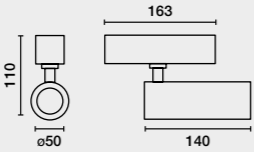

NESO HOLE ø5cm

no incl. 50.000HS L70/B10 MACADAM 3 24V 850°C

Family	Color T°	Beam Angle	Finish	Control System
50108 Hole ø50cm 10W	027 2700K 705lm CRI>90	1 18°	1 White	☒ W CASAMBI ☐ D DALI ☐ ON/OFF
	030 3000K 735lm CRI>90	2 36°	2 Black	

The Magnetic Track System

FOCUSON