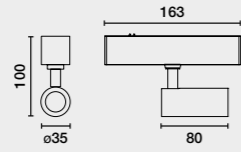

NESO HOLE ø3.5cm

no incl. 50.000HS L70/B10 MACADAM 3 24V 850°C