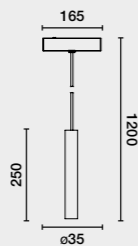

NESO TOP

no incl. 50.000HS L70/B10 MACADAM 3 24V 850°C

Family	Color T°	Beam Angle	Finish	Control System									
50106 Top 5W	927 2700K 330m CRI>90 930 3000K 360lm CRI>90	1 20° 2 40°	1 White 2 Black	<table border="1"> <tr><td>N</td><td>W</td><td>CASAMBI</td></tr> <tr><td></td><td>D</td><td>DALI</td></tr> <tr><td></td><td></td><td>ON/OFF</td></tr> </table>	N	W	CASAMBI		D	DALI			ON/OFF
N	W	CASAMBI											
	D	DALI											
		ON/OFF											