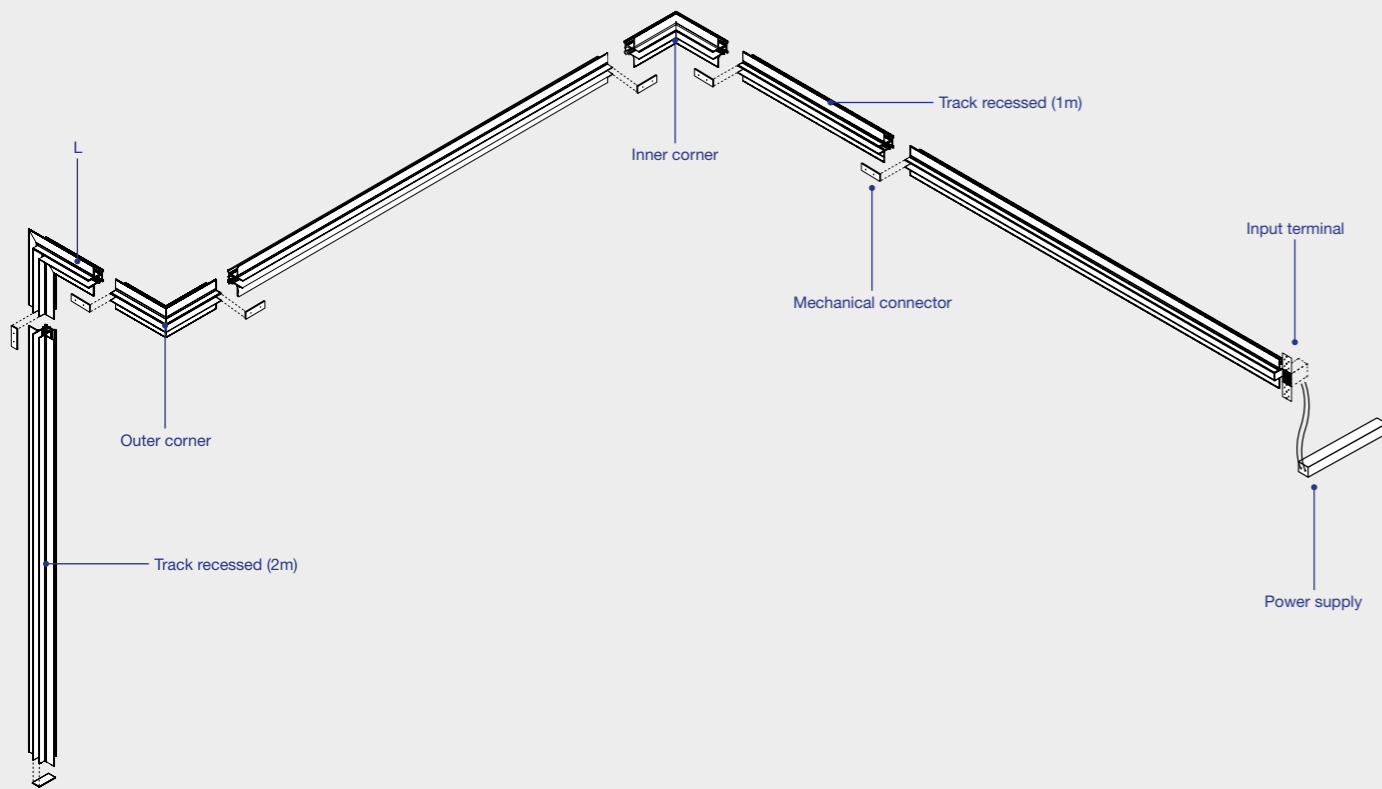

TRACK RECESSED

24V

Family	Track Length	Finish	Control System
5020120 Neso Track Recessed	10 1m	1 White	D DALI CASAMBI ON/OFF
	20 2m	2 Black