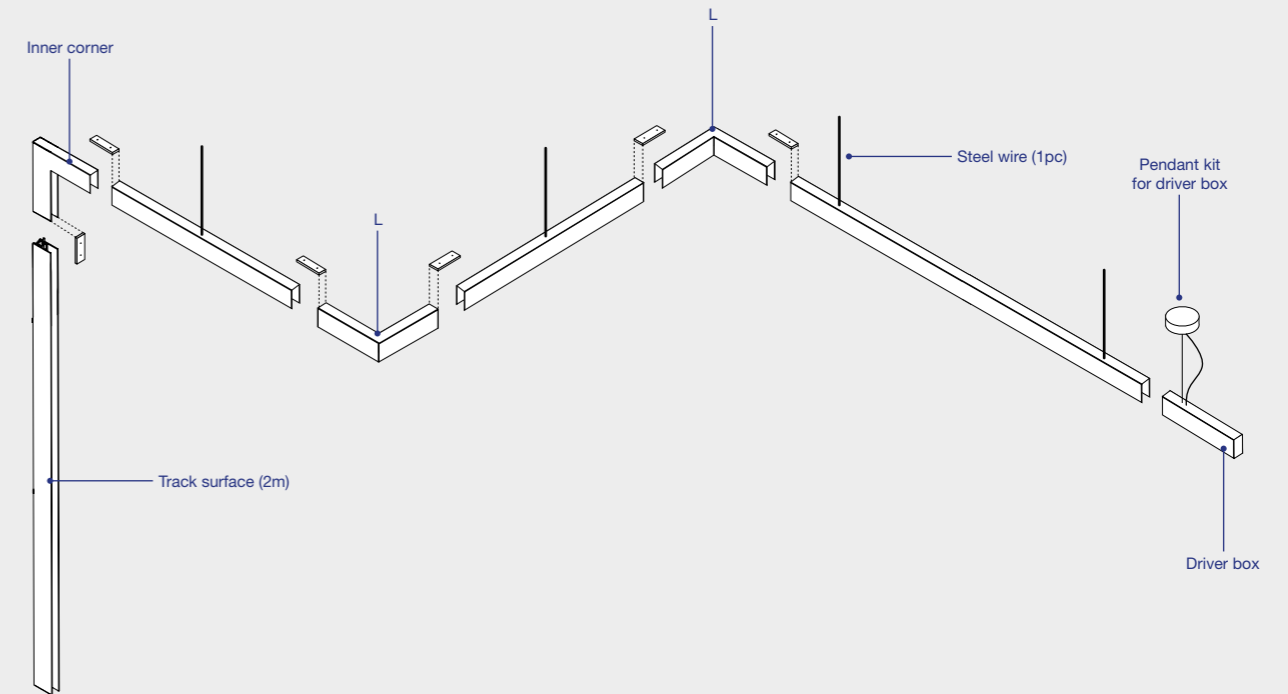

The Magnetic Track System

FOCUSON

TRACK RECESSED

24V

Family	Track Length	Finish	Control System
5020120 Neso Track Recessed	10 1m	1 White	D DALI CASAMBI ON/OFF
	20 2m	2 Black	

TRACK SURFACE & SUSPENSION

24V

Family	Track Length	Finish	Control System
5020110 Neso Track Surface	10 1m	1 White	D DALI CASAMBI ON/OFF
	20 2m	2 Black	