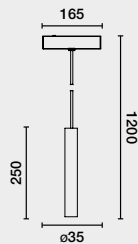

NESO TOP

no incl. 50.000HS L70/B10 MACADAM 3 24V 850°C