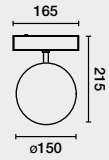

NESO UNIK

no incl. 50.000HS L70/B10 MACADAM 3 24V 850°C