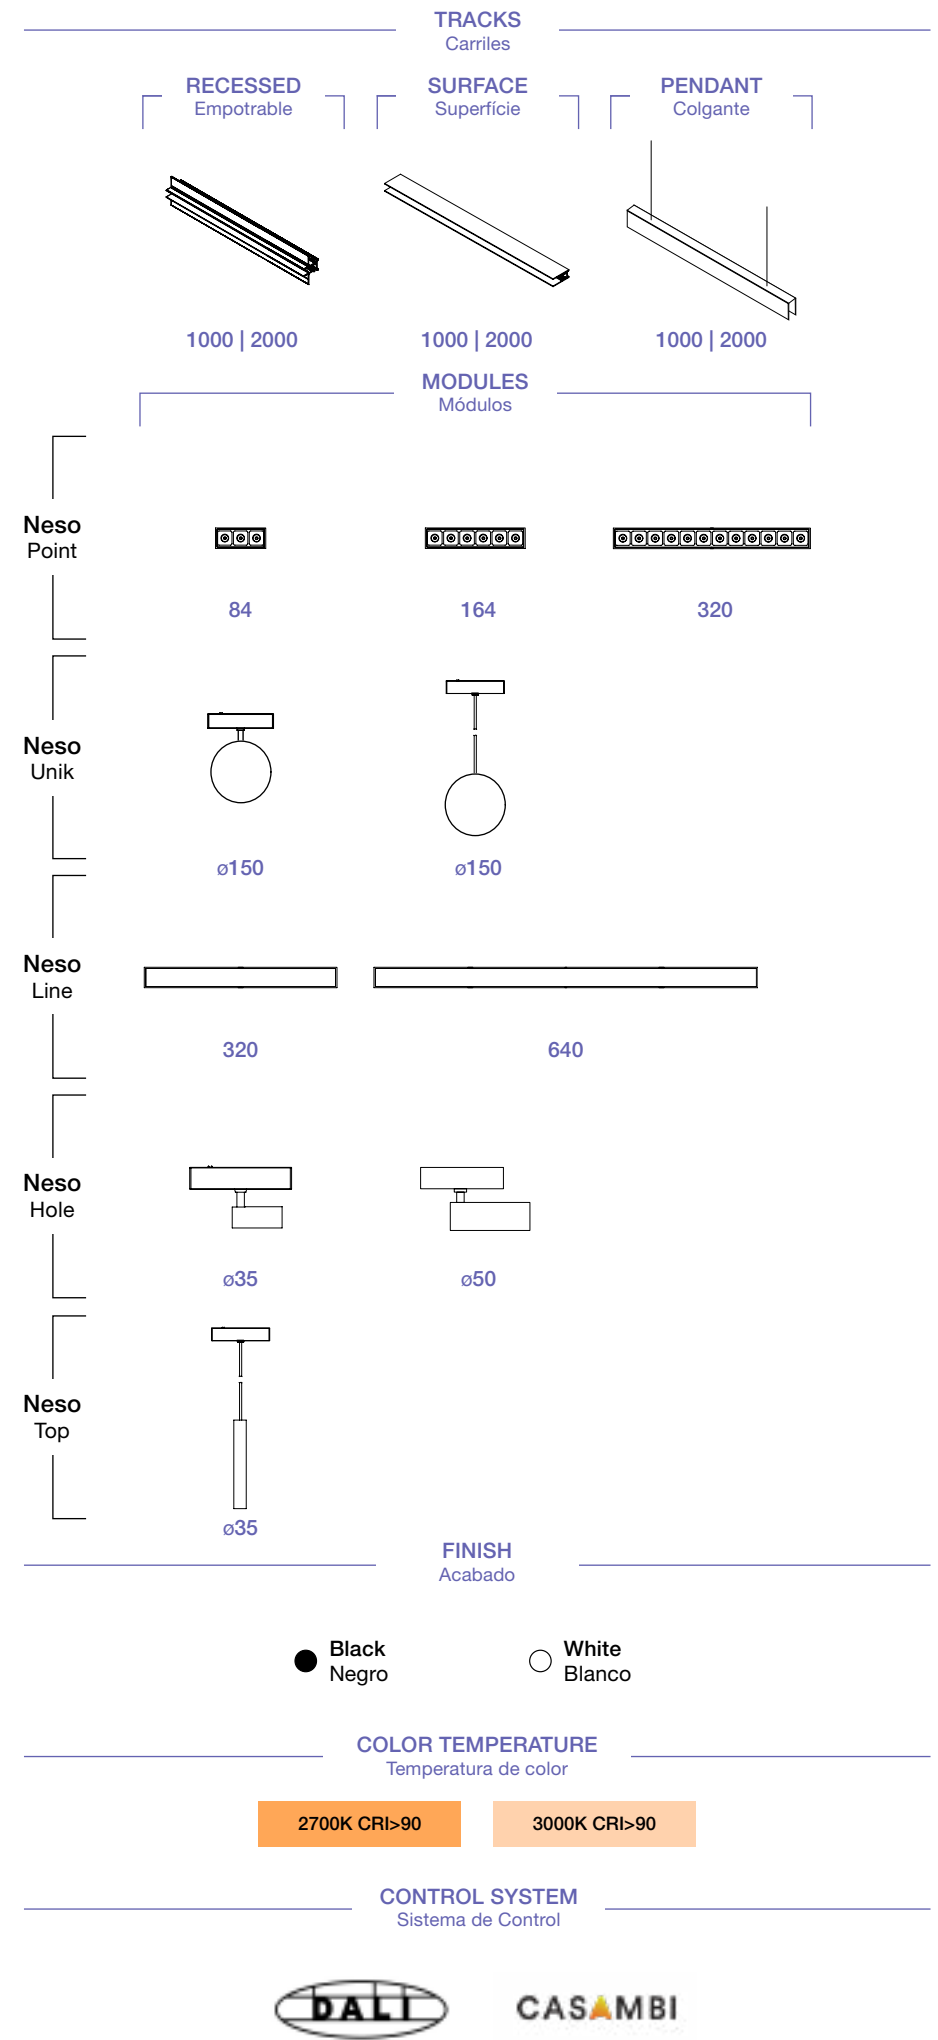

FOCUS ON

Neso The Magnetic Track System

Neso is a magnetic track system that allows you to combine different types of luminaires for both general and accent lighting.

Neso es un sistema de carriles magnéticos que te permite combinar diferentes tipos de luminarias tanto de iluminación general como de acento.

CONFIGURE YOUR NESO

Also for your mobile phone
También para tu teléfono móvil

Highlights

Neso integrates perfectly into the architecture. You can install it on the ceiling or wall and make all the combinations you want.