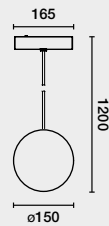

NESO UNIK

no incl. 50.000HS L70/B10 MACADAM 3 24V 850°C