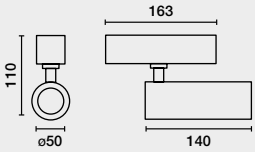

NESO HOLE ø5cm

no incl. 50.000HS L70/B10 24V