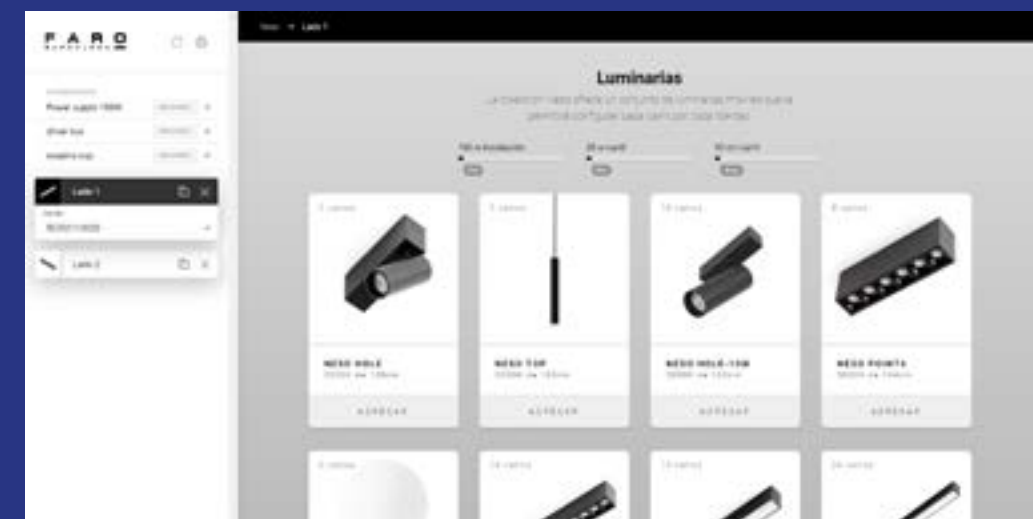

FOCUS ON

Neso The Magnetic Track System

Neso is a magnetic track system that allows you to combine different types of luminaires for both general and accent lighting.

Neso es un sistema de carriles magnéticos que te permite combinar diferentes tipos de luminarias tanto de iluminación general como de acento.

CONFIGURE YOUR NESO

Also for your mobile phone
También para tu teléfono móvil

Highlights

Neso integrates perfectly into the architecture. You can install it on the ceiling or wall and make all the combinations you want.