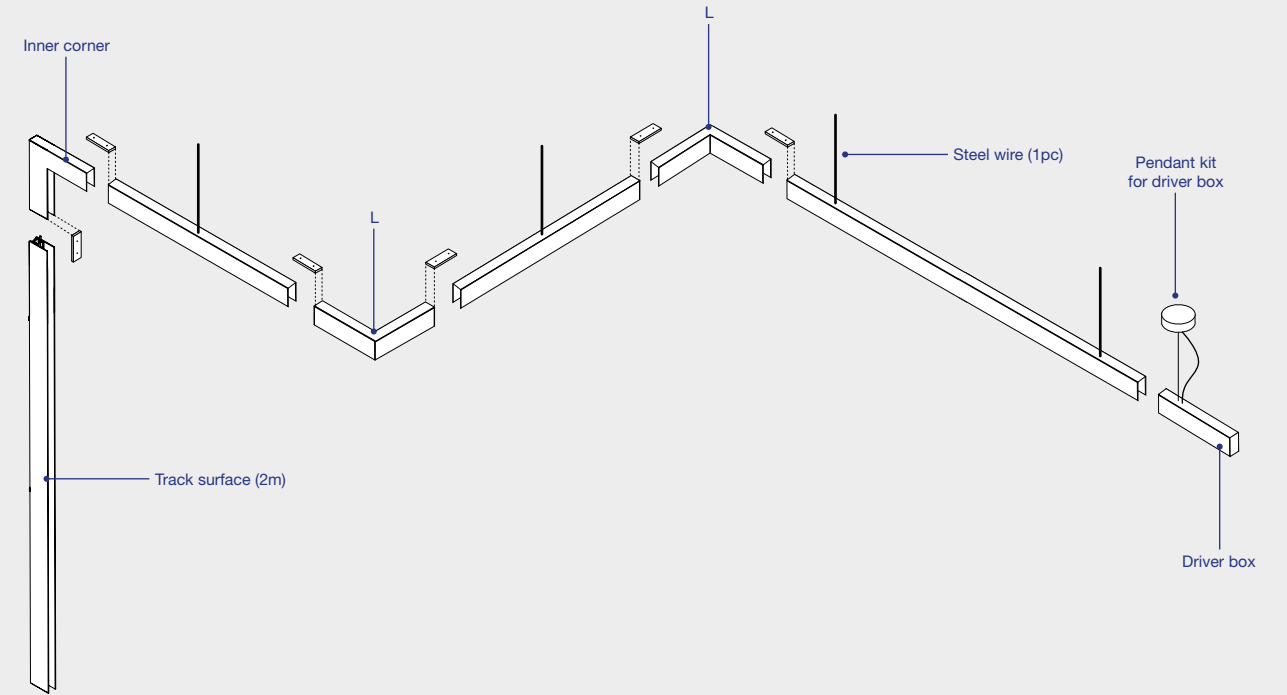

The Magnetic Track System

FOCUSON

TRACK RECESSED

24V

Family	Track Length	Finish	Control System
5020120 Neso Track Recessed	10 1m	1 White	D DALI CASAMBI ON/OFF
	20 2m	2 Black	

TRACK SURFACE & SUSPENSION

24V

Family	Track Length	Finish	Control System
5020110 Neso Track Surface	10 1m	1 White	D DALI CASAMBI ON/OFF
	20 2m	2 Black	