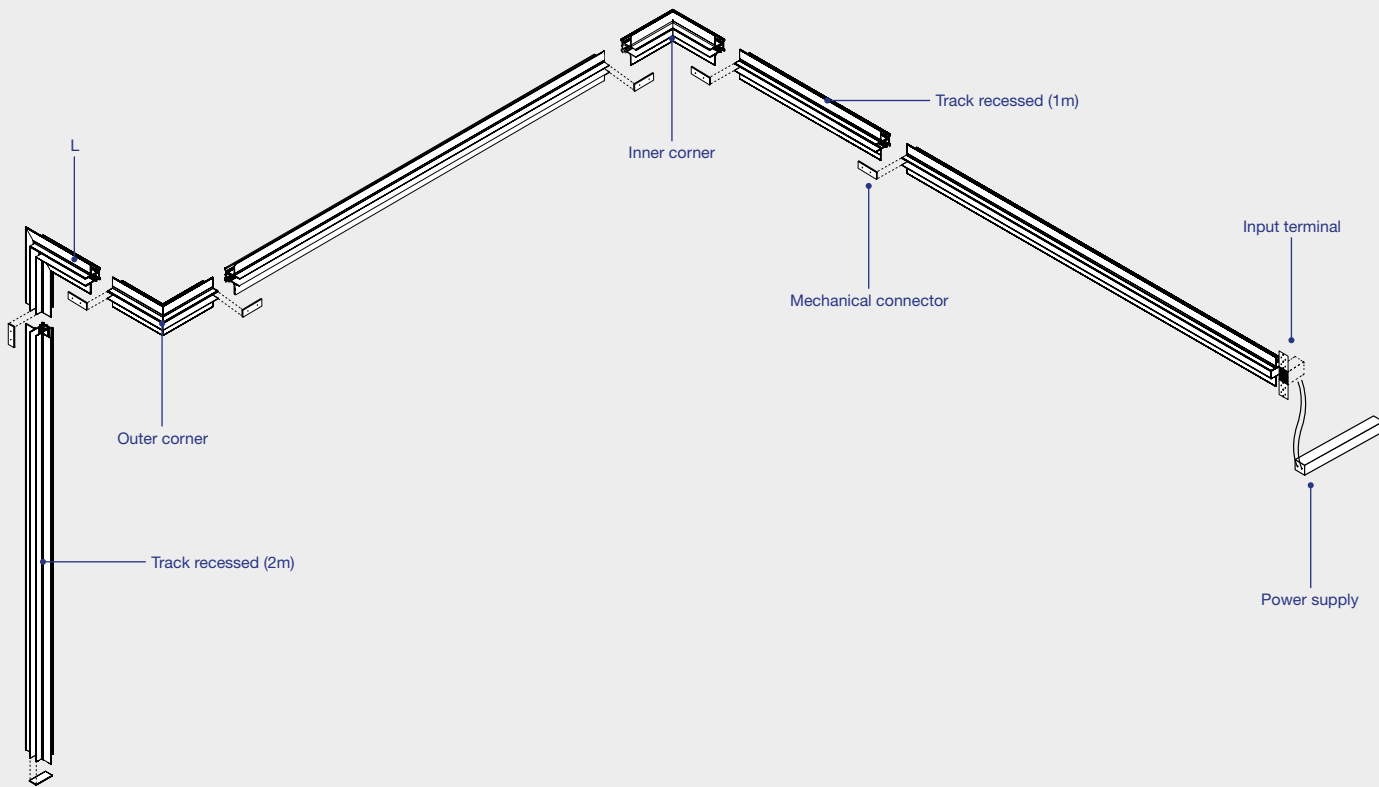

TRACK RECESSED

24V

Family	Track Length	Finish	Control System
5020120 Neso Track Recessed	10 1m	1 White	D DALI CASAMBI ON/OFF
	20 2m	2 Black