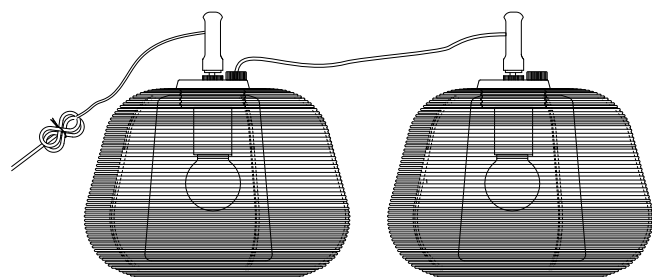

Pendant installation

E27 MAX 15W LED no incl

Serial installation

Serial installation

5

5

8

INSTALLATION SUGGESTION: using a tensioner (not included).
Bring your ideas to life.

SUGERENCIA DE INSTALACIÓN : mediante tensor no incluido.
Da vida a tus ideas.