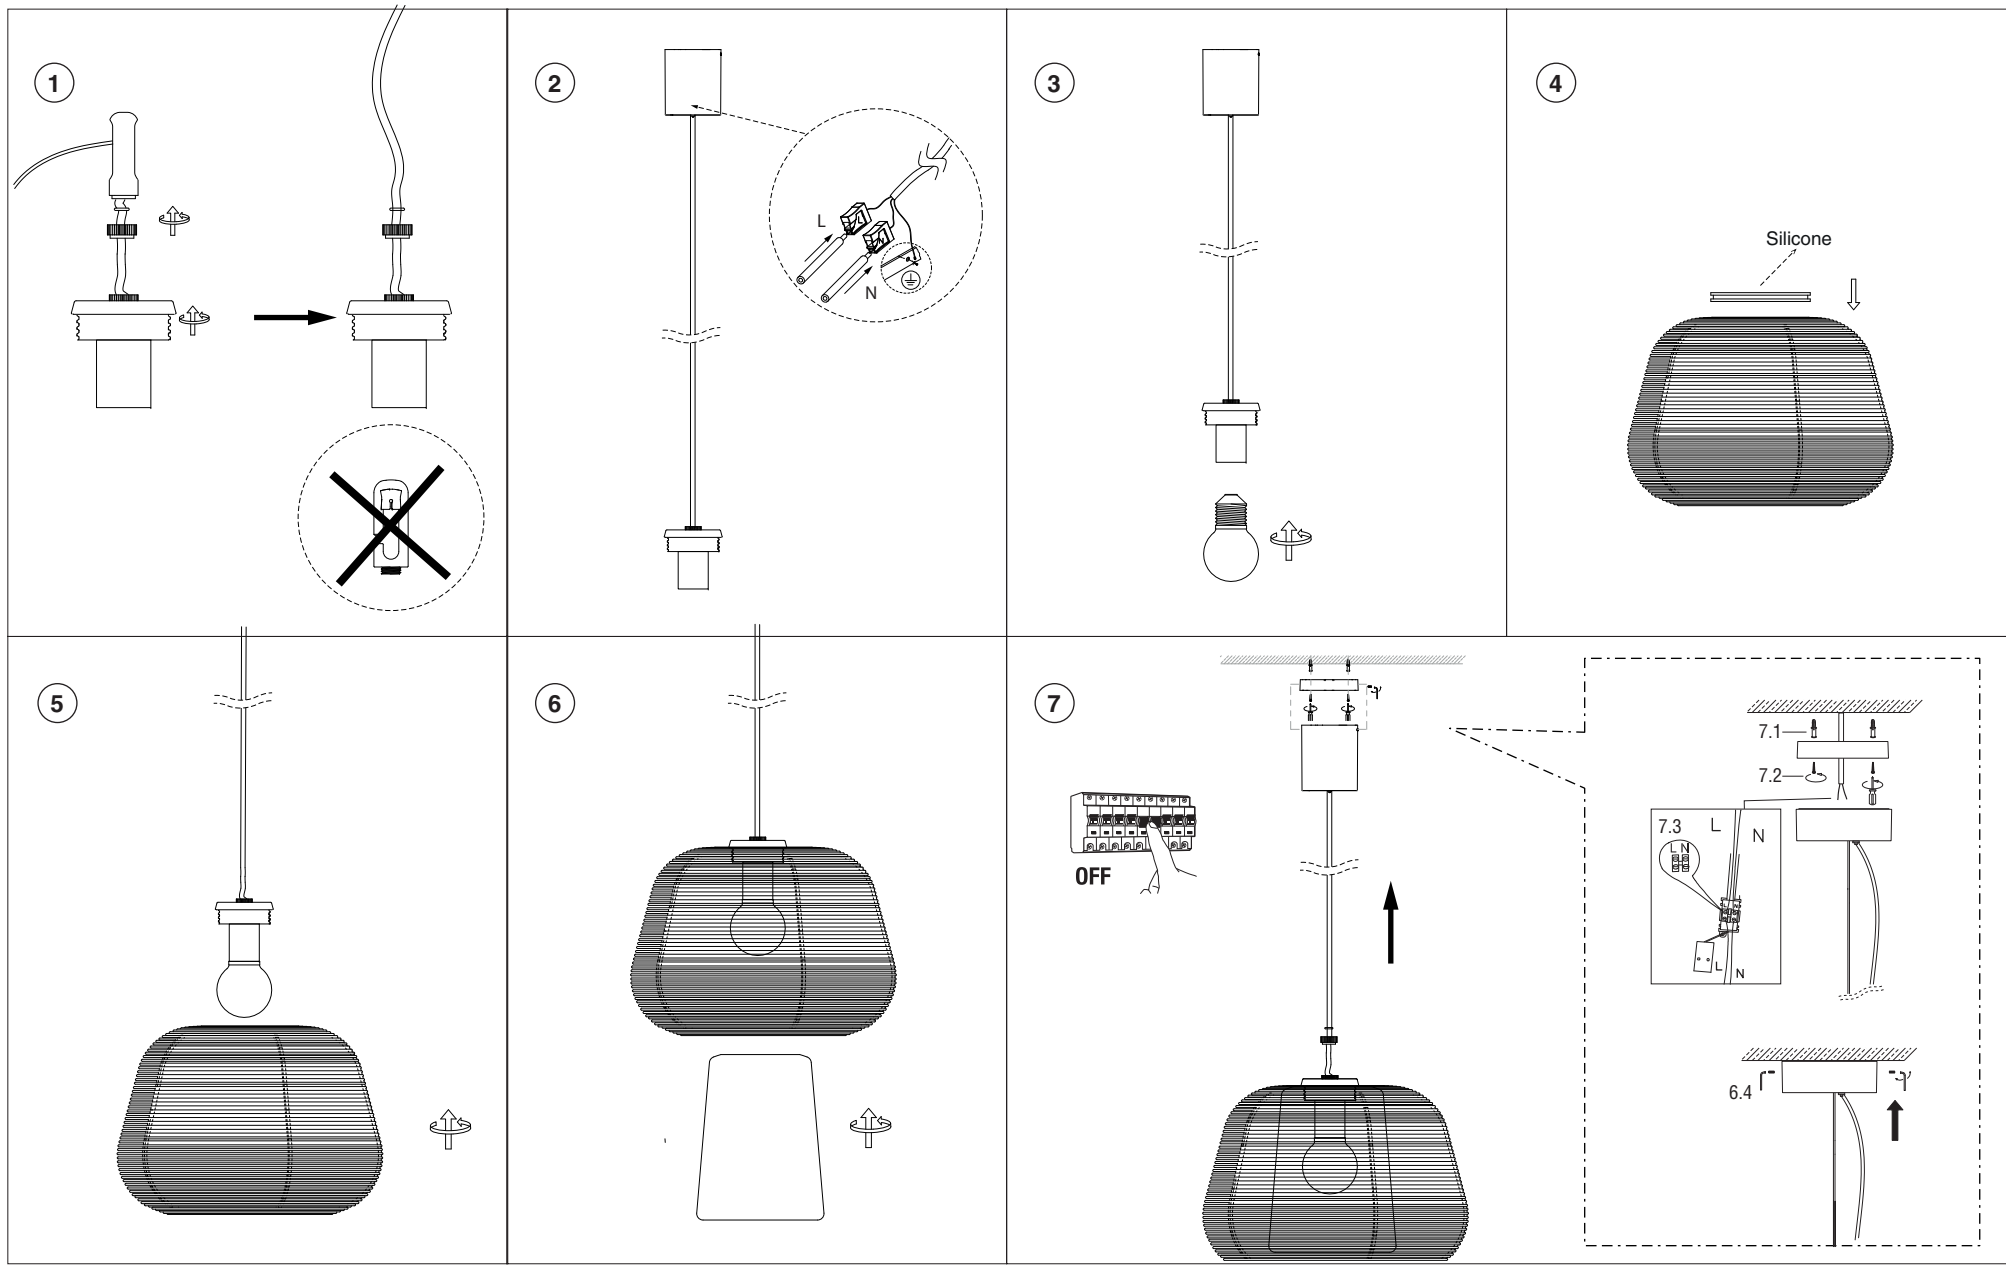

Pendant installation

E27 MAX 15W LED no incl

Serial installation

Serial installation

5

5

8

INSTALLATION SUGGESTION: using a tensioner (not included).
Bring your ideas to life.

SUGERENCIA DE INSTALACIÓN : mediante tensor no incluido.
Da vida a tus ideas.