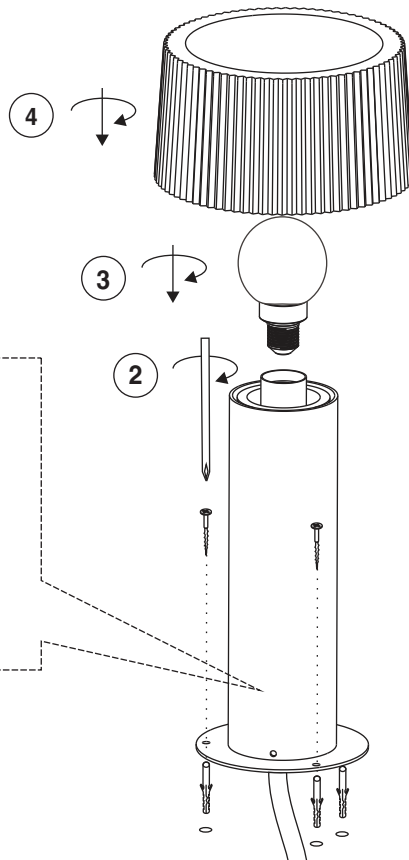

SHADE OPTIONS : See www.faro.es