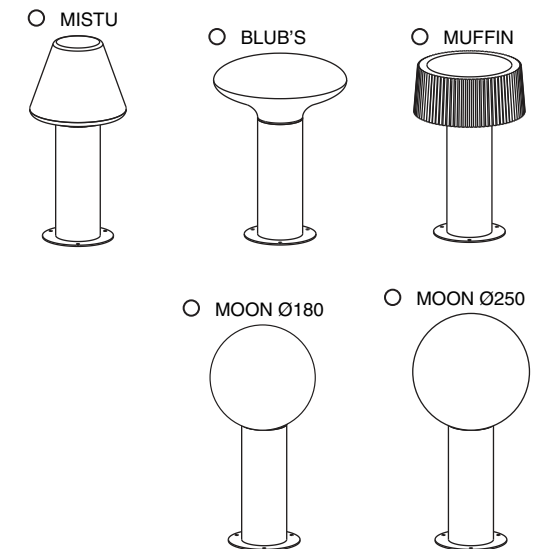

SHADE OPTIONS : See www.faro.es