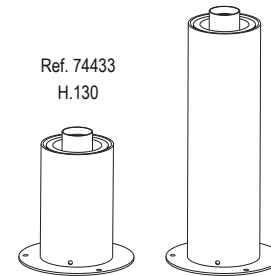

inf.

This luminaire is not suitable for public spaces.
Luminaria no apta para espacios de publica concurrencia.

1 X E27 MAX C35 15W LED no incl.

	IP44	CE	ERC	
UK CA				RECYCLE

Ref. 74434
H.450