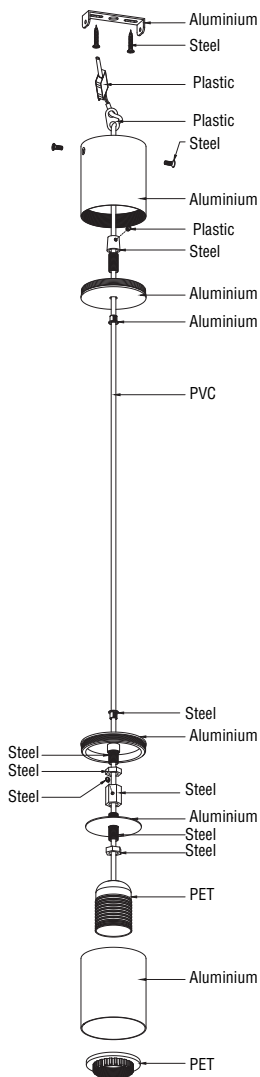

Note : The shade image may not be exactly as received, but this does not affect installation.

1 X E27 MAX 15W LED no incl			

Garantía
Warranty

When the luminaire reaches its end of life, take it to the nearest clean point.
Recicle la luminaria en el punto verde cuando ésta llegue al final de su vida útil.