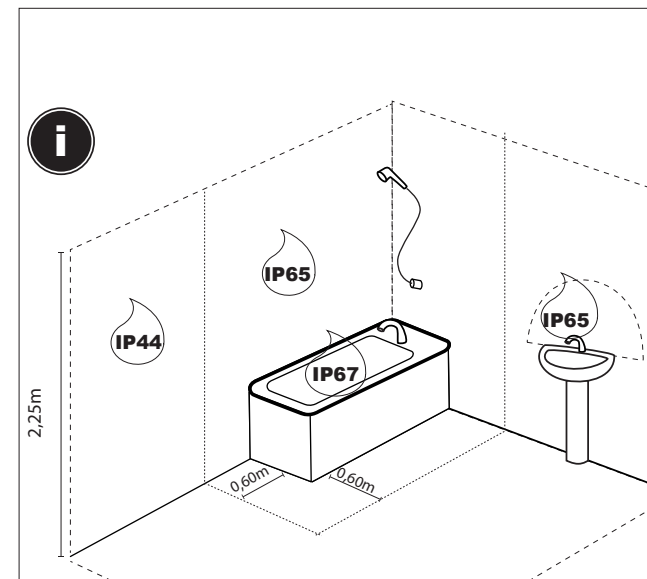

LED 24W 3000K

D This product contains a light source of energy efficiency class D
Este producto contiene una fuente luminosa de la clase eficiencia energética D

**Together
we take care
of the planet**

Together we take care of the planet.