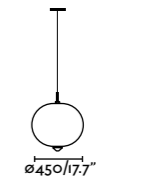

R55

Cap ● 71579-02 matt white/blanco mate
Source E27 MAX 15W not incl [17463]
Body Aluminium/Aluminio
Shade Opal PEMD/PEMD Opal