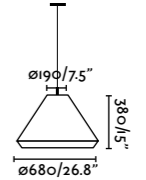

T70
Cone Cap/
Hole Cap

Cone ● 71579C-05 matt white/blanco mate
Hole ● 71579H-05 matt white/blanco mate
Cone ● 71579C-06 brown/marrón
Hole ● 71579H-06 brown/marrón
Source E27 MAX 15W not incl [17463]
Body Aluminium/Aluminio
Shade Textilene
Diff Opal PEMD/PEMD Opal