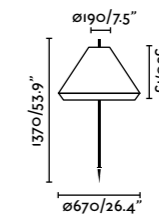

1.37mt ● **71575P-05** matt white/blanco mate
1.37mt ● **71575P-06** brown/marrón
Source E27 MAX 15W not incl [17463]
Body Aluminium/Aluminio
Shade Textilene
Diff Opal PEMD/PEMD Opal

R45
0.87mt / 1.5mt