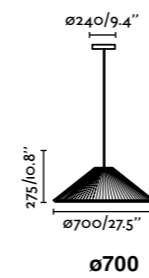

Papyrus

Ribbon shade