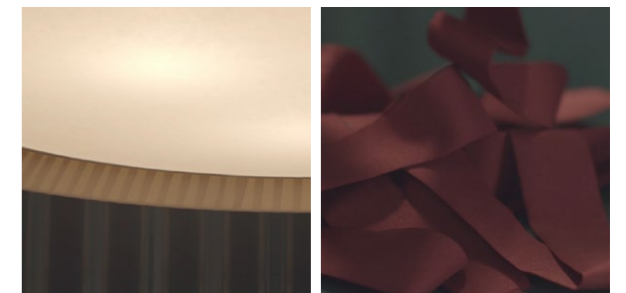

Papyrus

Ribbon shade