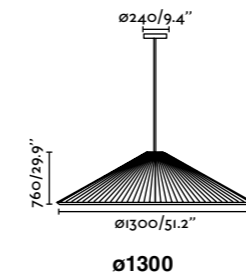

Papyrus

Ribbon shade