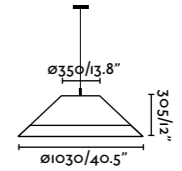

W70
Cone Cap/
Hole Cap

Cone ● 71579C-07 brown/marrón
Hole ● 71579H-07 brown/marrón
Source E27 MAX 15W not incl [17463]
Body Aluminium/Aluminio
Shade Synthetic wicker/Mimbre sintético
Diff Opal PEMD/PEMD Opal