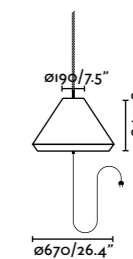

Hole ● 71584-05 matt white/blanco mate
● 71584-06 brown/marrón
Source E27 MAX 15W not incl [17463]
Body Aluminium/Aluminio
Shade Textilene
Diff Opal PEMD/PEMD Opal

R45
Hole Cap