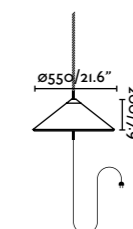

Hole ● 71584-01 matt white/blanco mate
Source E27 MAX 15W not incl [17463]
Body Aluminium/Aluminio
Shade Opal PEMD/PEMD Opal

R17
Hole Cap