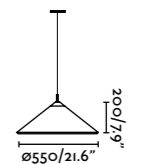

suspended IP65 3MT

W100
Cone Cap/
Hole Cap

Cone ● 71579C-08 brown/marrón
Hole ● 71579H-08 brown/marrón
Source E27 MAX 15W not incl [17463]
Body Aluminium/Aluminio
Shade Synthetic wicker/Mimbre sintético
Diff Opal PEMD/PEMD Opal

W70
Cone Cap/
Hole Cap

Cone ● 71579C-07 brown/marrón
Hole ● 71579H-07 brown/marrón
Source E27 MAX 15W not incl [17463]
Body Aluminium/Aluminio
Shade Synthetic wicker/Mimbre sintético
Diff Opal PEMD/PEMD Opal

T70
Cone Cap/
Hole Cap

Cone ● 71579C-05 matt white/blanco mate
Hole ● 71579H-05 matt white/blanco mate
Cone ● 71579C-06 brown/marrón
Hole ● 71579H-06 brown/marrón
Source E27 MAX 15W not incl [17463]
Body Aluminium/Aluminio
Shade Textilene
Diff Opal PEMD/PEMD Opal

R45
Cone Cap/
Hole Cap

Cone ● 71579C-04 matt white/blanco mate
Hole ● 71579H-04 matt white/blanco mate
Source E27 MAX 15W not incl [17463]
Body Aluminium/Aluminio
Shade Opal PEMD/PEMD Opal

R55

Cap ● 71579-02 matt white/blanco mate
Source E27 MAX 15W not incl [17463]
Body Aluminium/Aluminio
Shade Opal PEMD/PEMD Opal

R17
Cone Cap/
Hole Cap

Cone ● 71579C-03 matt white/blanco mate
Hole ● 71579H-03 matt white/blanco mate
Source E27 MAX 15W not incl [17463]
Body Aluminium/Aluminio
Shade Opal PEMD/PEMD Opal