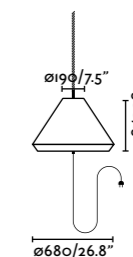

Hole ● 71584-07 brown/marrón
Source E27 MAX 15W not incl [17463]
Body Aluminium/Aluminio
Shade Synthetic wicker/Mimbre sintético
Diff Opal PEMD/PEMD Opal

T70
Hole Cap