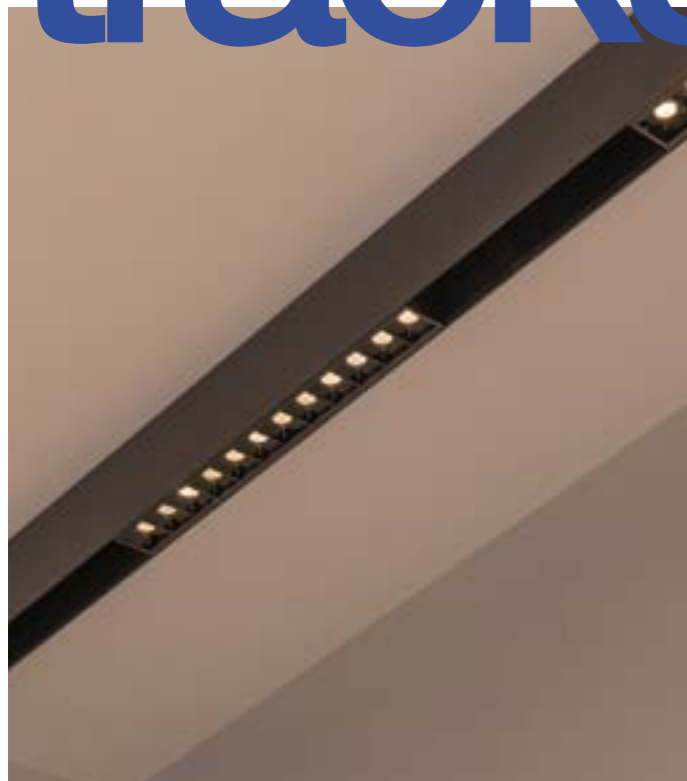

tracks

1 Surface *Superficie*