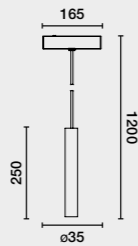

NESO TOP

no incl. 50.000HS L70/B10 MACADAM 3 24V 850°C