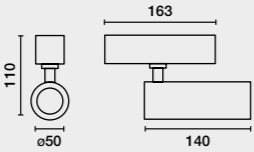

Family	Color T°	Beam Angle	Finish	Control System
50107 Hole ø35cm 5W	927 2700K 330lm CRI>90	1 20°	1 White	  ON/OFF
	930 3000K 360lm CRI>90	2 40°	2 Black	

NESO HOLE ø5cm

no incl. 50.000HS L70/B10   24V 

Family	Color T°	Beam Angle	Finish	Control System
50108 Hole ø50cm 10W	027 2700K 705lm CRI>90	1 18°	1 White	  ON/OFF
	030 3000K 735lm CRI>90	2 36°	2 Black	