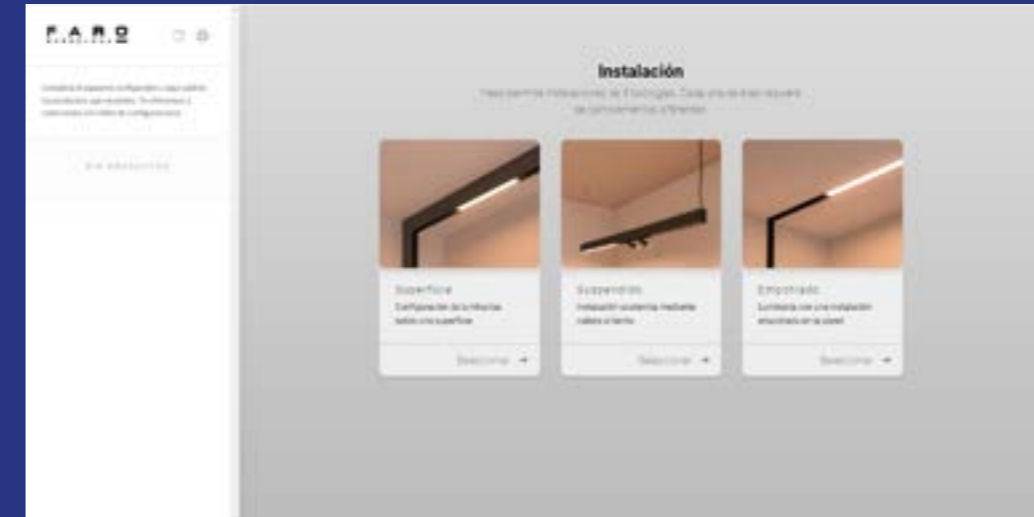

FOCUS ON

Neso The Magnetic Track System

Neso is a magnetic track system that allows you to combine different types of luminaires for both general and accent lighting.

Neso es un sistema de carriles magnéticos que te permite combinar diferentes tipos de luminarias tanto de iluminación general como de acento.

CONFIGURE YOUR NESO

Also for your mobile phone
También para tu teléfono móvil

Highlights

Neso integrates perfectly into the architecture. You can install it on the ceiling or wall and make all the combinations you want.