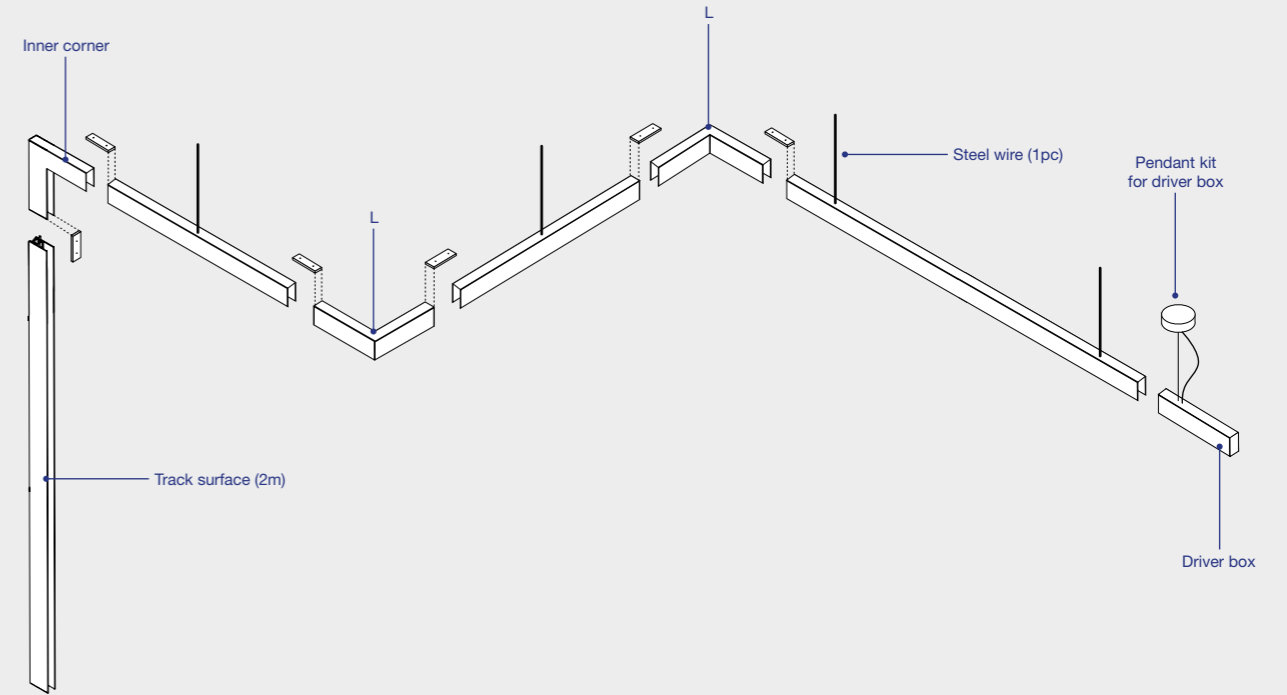

The Magnetic Track System

FOCUSON

TRACK RECESSED

TRACK SURFACE & SUSPENSION

24V

Family	Track Length	Finish	Control System
5020120 Neso Track Recessed	10 1m	1 White	D DALI CASAMBI ON/OFF
	20 2m	2 Black	

24V

Family	Track Length	Finish	Control System
5020110 Neso Track Surface	10 1m	1 White	D DALI CASAMBI ON/OFF
	20 2m	2 Black	