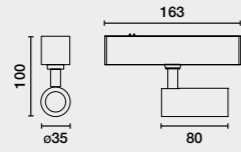

Family	Color T°	Beam Angle	Finish	Control System
50107 Hole ø35cm 5W	927 2700K 330lm CRI>90	1 20°	1 White	  ON/OFF
	930 3000K 360lm CRI>90	2 40°	2 Black	

NESO HOLE ø5cm

no incl. 50.000HS L70/B10   24V 

Family	Color T°	Beam Angle	Finish	Control System
50108 Hole ø50cm 10W	027 2700K 705lm CRI>90	1 18°	1 White	  ON/OFF
	030 3000K 735lm CRI>90	2 36°	2 Black	