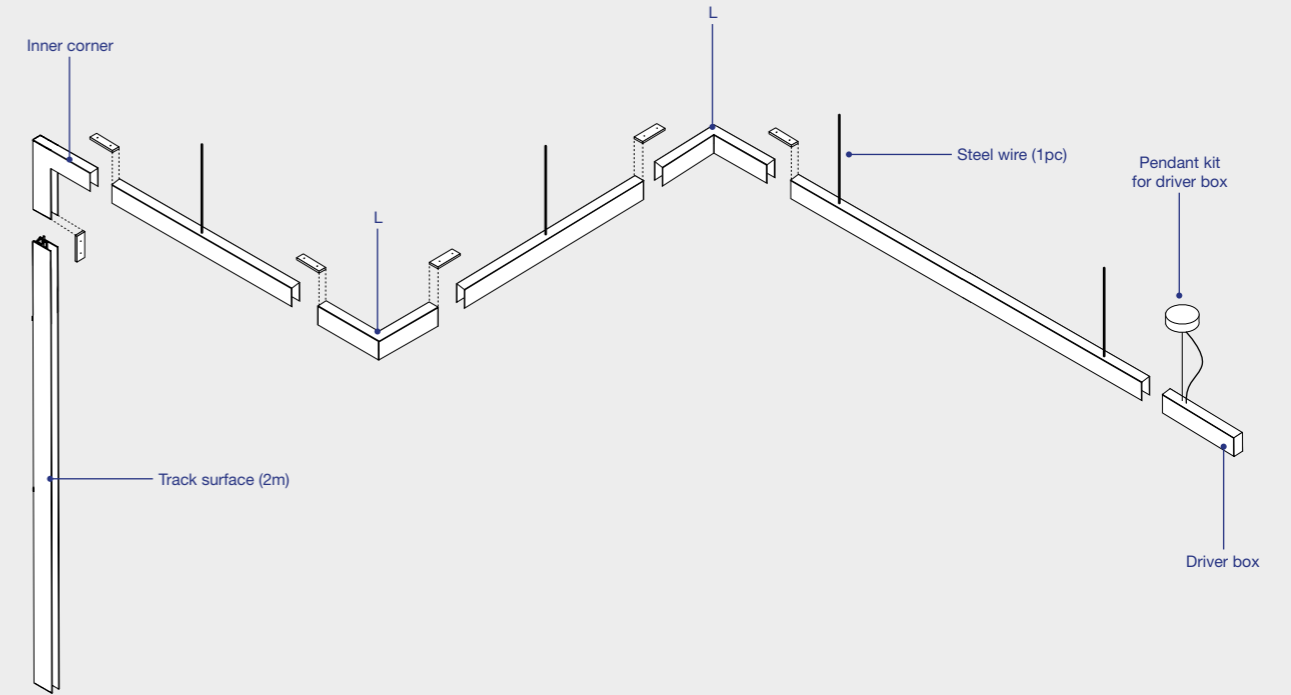

The Magnetic Track System

FOCUSON

TRACK RECESSED

Family	Track Length	Finish	Control System
5020120 Neso Track Recessed	10 1m	1 White	D DALI CASAMBI ON/OFF
	20 2m	2 Black	

TRACK SURFACE & SUSPENSION

Family	Track Length	Finish	Control System
5020110 Neso Track Surface	10 1m	1 White	D DALI CASAMBI ON/OFF
	20 2m	2 Black	

ACCESSORIES

	● 5020200102 Mechanical connector
	● 5020221401 / ● 5020221402 Input terminal
	● 5020221401D / ● 5020221402D Input terminal DALI
	● 5020221001 / ● 5020221002 L
	● 5020221001D / ● 5020221002D L DALI
	● 5020221101 / ● 5020221102 T
	● 5020221101D / ● 5020221102D T DALI
	● 5020221201 / ● 5020221202 Inner corner
	● 5020221201D / ● 5020221202D Inner corner DALI
	● 5020221301 / ● 5020221302 Outer corner
	● 5020221301D / ● 5020221302D Outer corner DALI