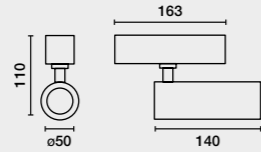

NESO HOLE ø5cm

no incl. 50.000HS L70/B10 24V

Family	Color T°	Beam Angle	Finish	Control System
50108 Hole ø50cm 10W	027 2700K 705lm CRI>90	1 18°	1 White	 ON/OFF
	030 3000K 735lm CRI>90	2 36°	2 Black	

The Magnetic Track System

FOCUSON