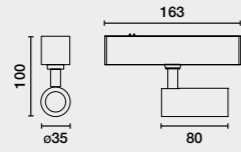

NESO LINE 64cm

no incl. 50.000HS L70/B10   24V 

Family	Color T°	Finish	Control System
50105 Line 64cm 26W	927 2700K 930lm CRI>90 930 3000K 970lm CRI>90	01 White 02 Black	  ON/OFF

NESO HOLE ø3.5cm

no incl. 50.000HS L70/B10 MACADAM 3 24V 850°C