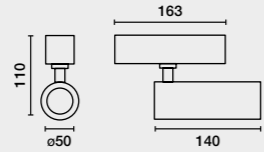

NESO HOLE ø5cm

no incl. 50.000HS L70/B10 MACADAM 3 24V 850°C

Family	Color T°	Beam Angle	Finish	Control System
50108 Hole ø50cm 10W	027 2700K 705lm CRI>90	1 18°	1 White	N W CASAMBI D DALI ON/OFF
	030 3000K 735lm CRI>90	2 36°	2 Black	

The Magnetic Track System

FOCUSON