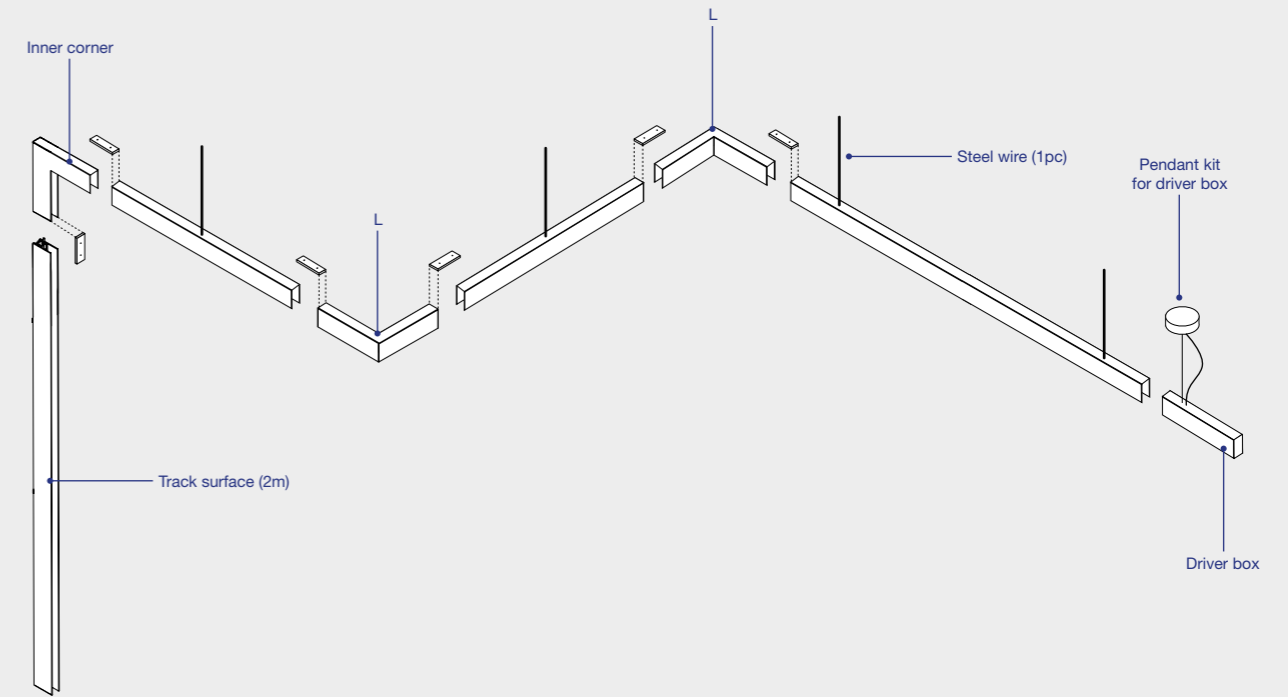

The Magnetic Track System

FOCUSON

TRACK RECESSED

TRACK SURFACE & SUSPENSION

24V

Family	Track Length	Finish	Control System
5020120 Neso Track Recessed	10 1m	1 White	D DALI CASAMBI ON/OFF
	20 2m	2 Black	

24V

Family	Track Length	Finish	Control System
5020110 Neso Track Surface	10 1m	1 White	D DALI CASAMBI ON/OFF
	20 2m	2 Black	