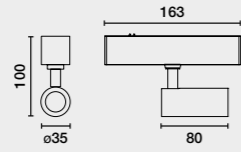

### NESO HOLE ø3.5cm

no incl. 50.000HS L70/B10   24V 

| Family              | Color T°               | Beam Angle | Finish  | Control System   |
|---------------------|------------------------|------------|---------|--|
| 50107 Hole ø35cm 5W | 927 2700K 330lm CRI>90 | 1 20°      | 1 White | <br><br>ON/OFF |
|                     | 930 3000K 360lm CRI>90 | 2 40°      | 2 Black |  |