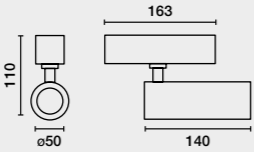

NESO HOLE ø5cm

no incl. 50.000HS L70/B10 MACADAM 3 24V 850°C

Family	Color T°	Beam Angle	Finish	Control System
50108 Hole ø50cm 10W	027 2700K 705lm CRI>90	1 18°	1 White	☒ N ☐ W CASAMBI ☐ D DALI ☐ ON/OFF
	030 3000K 735lm CRI>90	2 36°	2 Black	

The Magnetic Track System

FOCUSON