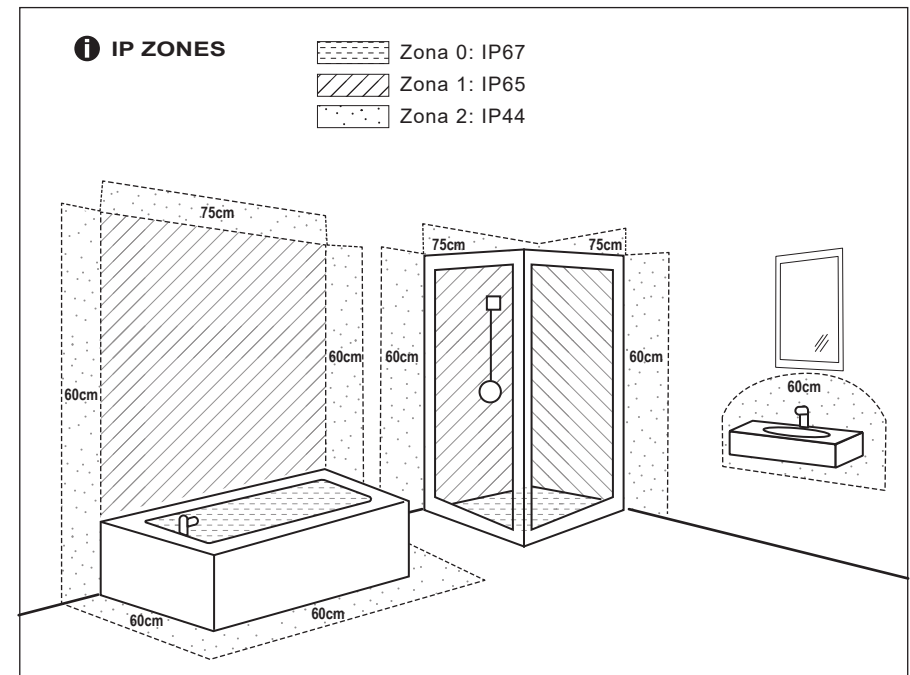

TECHNICAL FEATURES

1 x E27 max 15W LED no incl.

			IP44	100-240 V~	50/ 60 Hz

Together we take care of the planet

Together
we take care
of the planet

Together we take care of the planet.

This is why we reduce paper consumption. Please refer to the safety, maintenance and warranty instructions at www.faro.es. If you cannot access it, call us at +34 937 723 965 or write to export@faro.es.