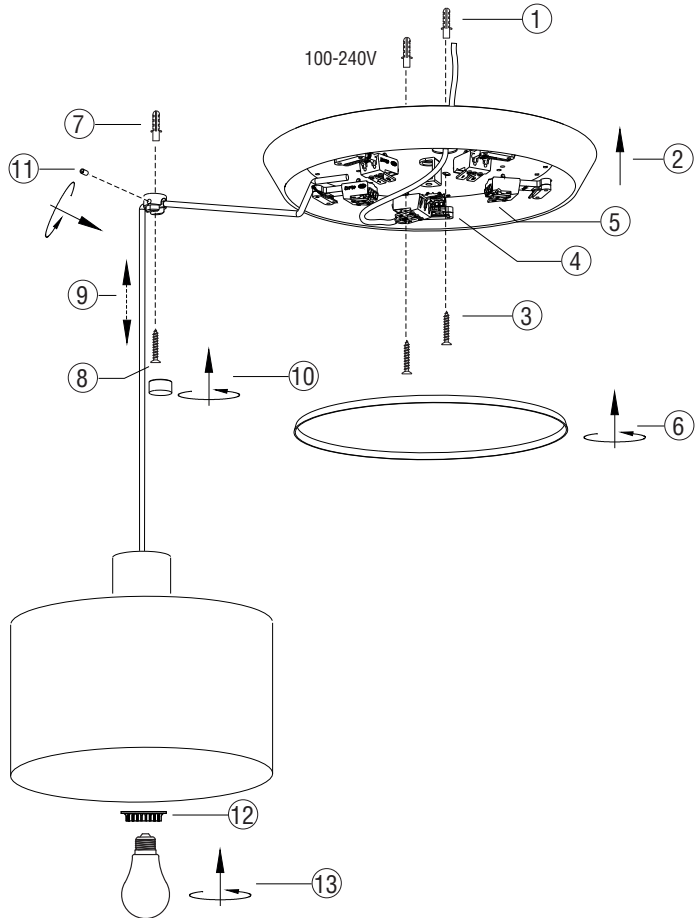

OFF

i

E27 MAX 7 x 15W LED	Grounding symbol	Household use symbol	CE
ERC	RoHS	UK CA	RECYCLE

Garantía Warranty

**Together
we take care
of the planet**

Together we take care of the planet.

This is why we reduce paper consumption. Please refer to the safety, maintenance and warranty instructions at www.faro.es. If you cannot access it, call us at +34 937 723 965 or write to export@faro.es.