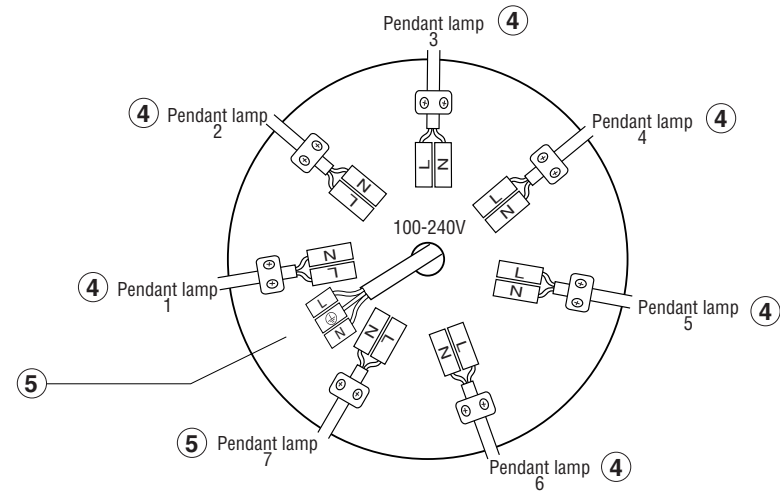

OFF

i

E27 MAX 7 x 15W LED	Grounding symbol	Household use symbol	CE
ERC	RoHS	UK CA	RECYCLE

Garantía Warranty

**Together
we take care
of the planet**

Together we take care of the planet.

This is why we reduce paper consumption. Please refer to the safety, maintenance and warranty instructions at www.faro.es. If you cannot access it, call us at +34 937 723 965 or write to export@faro.es.