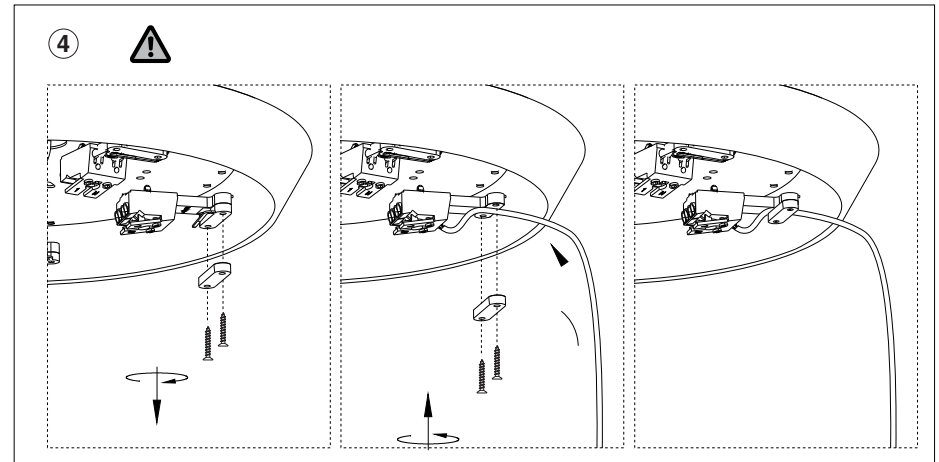

OFF

i

E27 MAX 7 x 15W LED	Grounding symbol	Household use symbol	CE
ERC	RoHS	UK CA	RECYCLE

Garantía Warranty

**Together
we take care
of the planet**

Together we take care of the planet.

This is why we reduce paper consumption. Please refer to the safety, maintenance and warranty instructions at www.faro.es. If you cannot access it, call us at +34 937 723 965 or write to export@faro.es.