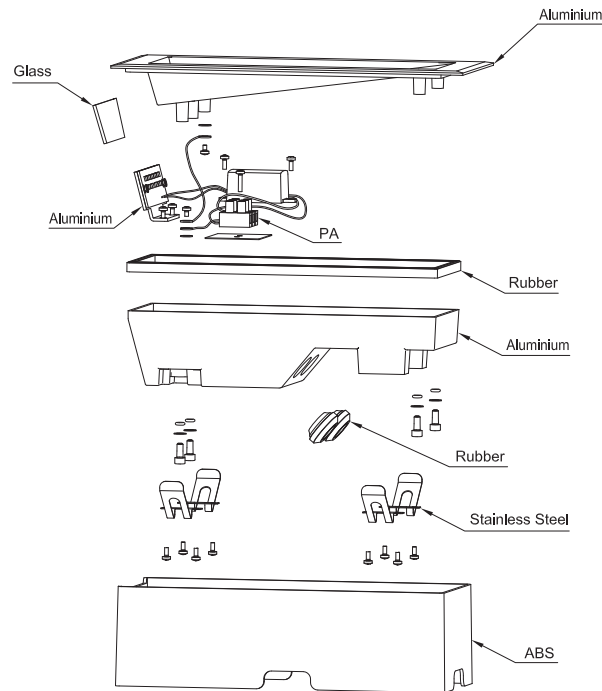

When the luminaire reaches its end of life, take it to the nearest clean point.

Recicle la luminaria en el punto verde cuando ésta llegue al final de su vida útil.

Together we take care of the planet

Together we take care of the planet. This is why we reduce paper consumption. Please refer to the safety, maintenance and warranty instructions at www.faro.es. If you cannot access it, call us at +34 937 723 965 or write to export@faro.es.