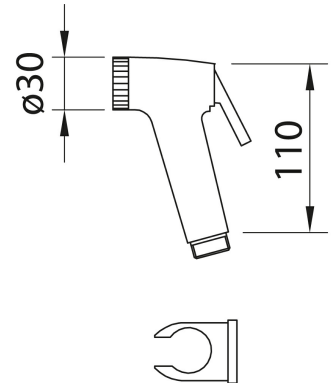

clever

BATHROOM & KITCHEN TAPS

REF: 61120

DESCRIPTION: Shattaf handshower set.

SERIES: HYGIENIC

RANGE: COLECTIVIDADES

EAN: 8425144240761

PRODUCT IMAGE:

TECHNICAL DRAWING:

FINISH:

Matt black

MATERIAL:

NUMBER OF FUNCTIONS:

WARRANTY:

TECHNOLOGIES:

Flow reduction system (3 bar)