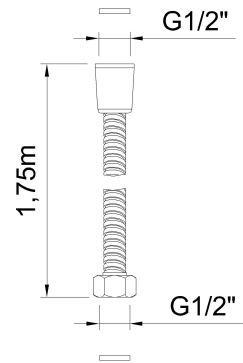

clever

BATHROOM & KITCHEN TAPS

REF: 61973

DESCRIPTION: Hose. 1,75m

SERIES: HIDROCLEVER

RANGE: HIDROCLEVER

EAN: 8425144264439

REGULATION: UNE-EN 1113

PRODUCT IMAGE:

TECHNICAL DRAWING:

FINISH:

Brushed gold PVD

MATERIAL:

WARRANTY: