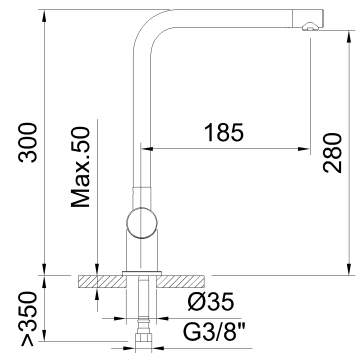

clever

BATHROOM & KITCHEN TAPS

REF: 62328

DESCRIPTION: Single-lever sink mixer with aerator, swivel spout and flexible hoses 3/8" >350mm.

SERIES: NEXUS

RANGE: STYLES

EAN: 8425144276074

PRODUCT IMAGE:

TECHNICAL DRAWING:

FINISH:

Chrome

MATERIAL:

WARRANTY:

CERTIFICATIONS:

SPARE PARTS:

62347
Base

62372
Handle

62376
Spout

62395
Ceramic cartridge
25

TECHNOLOGIES:

Easy taps installation

Lead-free