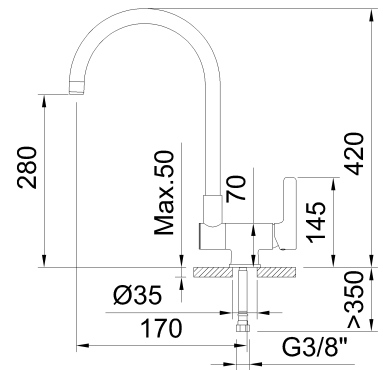

# clever

BATHROOM & KITCHEN TAPS

**REF:** 61727

**DESCRIPTION:** 3-way single-lever sink mixer for water treatment equipment with 2 water outlets, folding spout, swivel spout and flexible hoses 3/8" >350mm.

**SERIES:** WT

**RANGE:** STYLES

**EAN:** 8425144258537

**PRODUCT IMAGE:**

**Included:**

97399

**TECHNICAL DRAWING:**

**FINISH:**

Chrome

**PATENTED / WARRANTY:**

**CERTIFICATIONS:**

**SPARE PARTS:**

**60153**  
Aerator

**60733**  
Handle

**61423**  
Base

**61728**  
Ceramic cartridge  
35