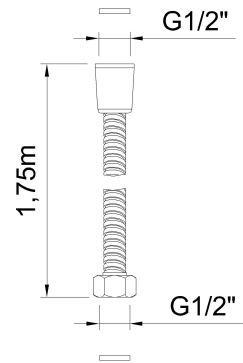

clever

BATHROOM & KITCHEN TAPS

REF: 60628

DESCRIPTION: Hose.

SERIES: HIDROCLEVER

RANGE: HIDROCLEVER

EAN: 8425144188834

REGULATION: UNE-EN 1113

PRODUCT IMAGE:

TECHNICAL DRAWING:

FINISH:

Chrome

MATERIAL:

WARRANTY:

CERTIFICATIONS: