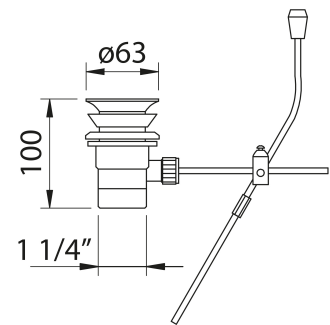

clever

BATHROOM & KITCHEN TAPS

REF: 99127

DESCRIPTION: Pop-up metallic for basin and bidet 1 1/4".

SERIES: CLEVER CYR

RANGE:
COMPLEMENTOS Y
RECAMBIOS

EAN: 8425144158011

REGULATION: UNE-EN 274

PRODUCT IMAGE:

TECHNICAL DRAWING:

FINISH:

Chrome

MATERIAL:

WARRANTY:

CERTIFICATIONS: