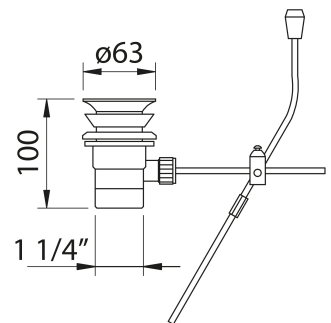

clever

BATHROOM & KITCHEN TAPS

REF: 99130

DESCRIPTION: Pop-up synthetic for basin and bidet 1 1/4".

SERIES: CLEVER CYR

RANGE:
COMPLEMENTOS Y
RECAMBIOS

EAN: 8425144158042

REGULATION: UNE-EN 274

PRODUCT IMAGE:

TECHNICAL DRAWING:

FINISH:

Chrome

MATERIAL:

WARRANTY:

CERTIFICATIONS: