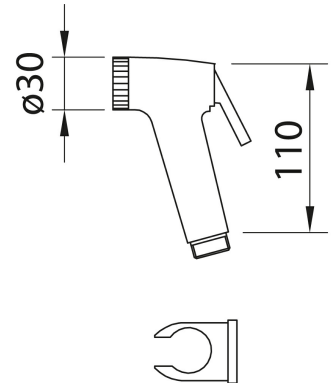

clever

BATHROOM & KITCHEN TAPS

REF: 61119

DESCRIPTION: Shattaf handshower set.

SERIES: HYGIENIC

RANGE: COLECTIVIDADES

EAN: 8425144240754

PRODUCT IMAGE:

TECHNICAL DRAWING:

FINISH:

Chrome

MATERIAL:

NUMBER OF FUNCTIONS:

WARRANTY:

TECHNOLOGIES:

Flow reduction system (3 bar)