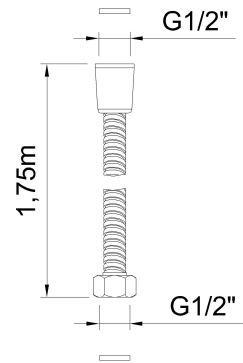

clever

BATHROOM & KITCHEN TAPS

REF: 61147

DESCRIPTION: Hose. 1,75m

SERIES: HIDROCLEVER

RANGE: HIDROCLEVER

EAN: 8425144241591

REGULATION: UNE-EN 1113

PRODUCT IMAGE:

TECHNICAL DRAWING:

FINISH:

Chrome

MATERIAL:

WARRANTY:

CERTIFICATIONS: