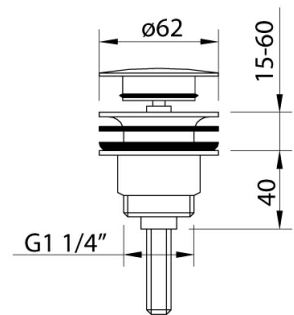

clever

BATHROOM & KITCHEN TAPS

REF: 60558

DESCRIPTION: Pop-up quick-clac 1 1/4".

SERIES: CLEVER CYR

RANGE:
COMPLEMENTOS Y
RECAMBIOS

EAN: 8425144187332

REGULATION: UNE-EN 274

PRODUCT IMAGE:

TECHNICAL DRAWING:

FINISH:

Chrome

MATERIAL:

WARRANTY:

CERTIFICATIONS:

TECHNOLOGIES:

Packaging with tab included