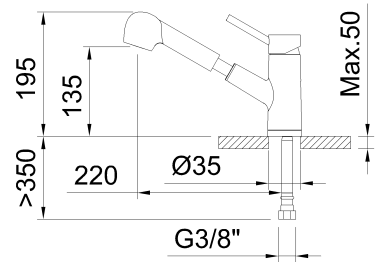

clever

BATHROOM & KITCHEN TAPS

REF: 97069

DESCRIPTION: Single-lever sink mixer with aerator, pull-out handshower, swivel spout and flexible hoses 3/8" >350mm.

SERIES: CAIMAN URBAN

RANGE: STYLES

EAN: 8425144970699

PRODUCT IMAGE:

TECHNICAL DRAWING:

FINISH:

Chrome

NUMBER OF FUNCTIONS:

WARRANTY:

SPARE PARTS:

60686
Aerator

90761
Ceramic cartridge
40

90794
Handshower for
sink mixer

95197
Handle

97688
Superfix

98006
Pull-out sink hose

TECHNOLOGIES:

Pull-out taps

Stop movement for sink
mixer