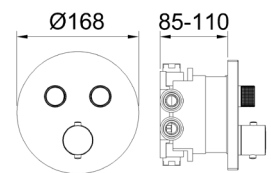

THERMOSTATIC CONCEALED SHOWER 2 OUTLETS DIVERTER

NEW

Concealed thermostatic shower mixer 1/2".

REF.		€	☐
62894	● Chrome	275,36	8
62895	● Black	302,89	8
62896	● Gunmetal	357,97	8
62897	● Gold	357,97	8
62599	iClever pre-installation box	96,35	8

Para más información:
www.clevertaps.com