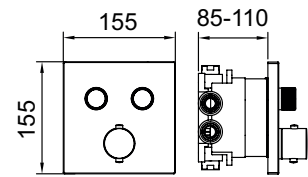

Download the instructions
Concealed thermostatic shower mixer
(Ref. 62894-62895-62896-62897)

Download the instructions
iClever pre-installation box
(Ref. 62599)

THERMOSTATIC CONCEALED SHOWER 2 OUTLETS DIVERTER