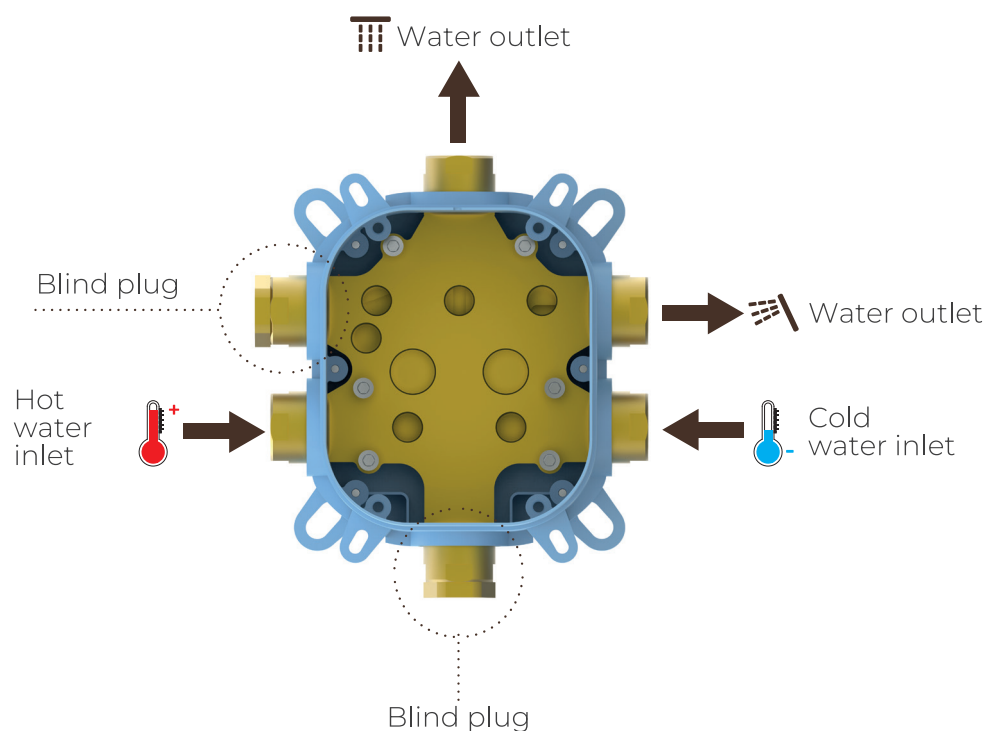

The new box: Easy and quick installation (Ref. 62599)

Designed to make your work easier, it features a **sturdy protective cover and built-in levels**, allowing for a fast, precise, and secure installation. Its robust and well-thought-out structure facilitates wall mounting, ensures perfect alignment, and minimizes errors on the job site.

Save time, avoid complications, and boost efficiency with a solution that pays attention to every detail, keeping the installer in mind.

Download the instructions:

Download the instructions
Concealed thermostatic shower mixer
(Ref. 62648-62653-62658-62663)

Download the instructions
Concealed thermostatic shower mixer
(Ref. 62894-62895-62896-62897)

Download the instructions
iClever pre-installation box
(Ref. 62599)