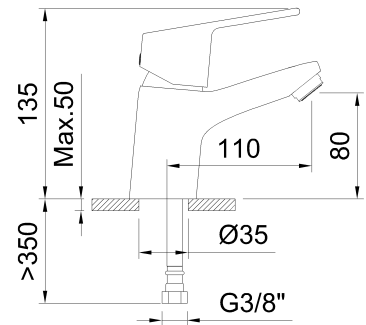

clever

BATHROOM & KITCHEN TAPS

REF: 62993

DESCRIPTION: Single-lever basin mixer with aerator and flexible hoses 3/8" >350mm.

SERIES: ONE

RANGE: STYLES PRO

EAN: 8425144285717

REGULATION: UNE-EN 817

PRODUCT IMAGE:

TECHNICAL DRAWING:

FINISH:

Chrome

WARRANTY:

CERTIFICATIONS:

SPARE PARTS:

60686
Aerator

61490
Handle

99817
Ceramic cartridge
35