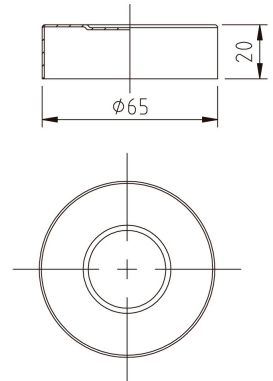

TECHNICAL DRAWING: