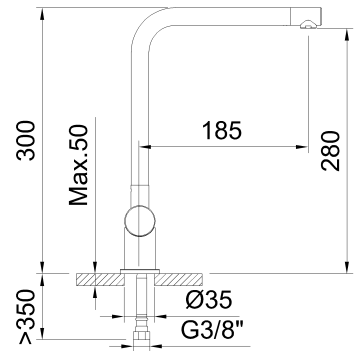

TECHNICAL DRAWING: