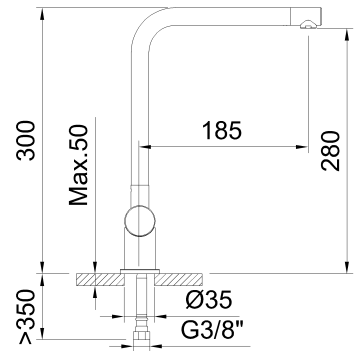

clever

BATHROOM & KITCHEN TAPS

REF: 62332

DESCRIPTION: Single-lever sink mixer with aerator, swivel spout and flexible hoses 3/8" >350mm.

SERIES: NEXUS

RANGE: STYLES

EAN: 8425144276111

PRODUCT IMAGE:

TECHNICAL DRAWING:

FINISH:

Stainless steel

MATERIAL:

WARRANTY:

CERTIFICATIONS:

SPARE PARTS:

62351
Base

62375
Handle

62379
Spout

62395
Ceramic cartridge
25

TECHNOLOGIES:

Easy taps installation

Lead Free