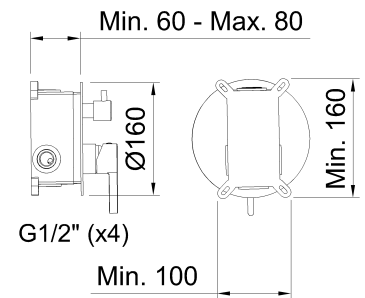

clever

BATHROOM & KITCHEN TAPS

REF: 62325

DESCRIPTION: Concealed single-lever shower mixer 1/2".

SERIES: NEXUS

RANGE: STYLES

EAN: 8425144276043

PRODUCT IMAGE:

TECHNICAL DRAWING:

FINISH:

Matt black

MATERIAL:

WARRANTY:

CERTIFICATIONS:

SPARE PARTS:

62344
Handle