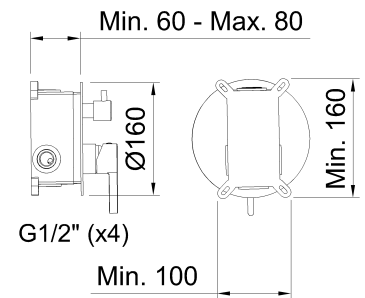

# clever

BATHROOM & KITCHEN TAPS

**REF:** 62324

**DESCRIPTION:** Concealed single-lever shower mixer 1/2".

**SERIES:** NEXUS

**RANGE:** STYLES

**EAN:** 8425144276036

**PRODUCT IMAGE:**

**TECHNICAL DRAWING:**

**FINISH:**

Chrome

**MATERIAL:**

**WARRANTY:**

**CERTIFICATIONS:**

**SPARE PARTS:**

**62343**  
Handle