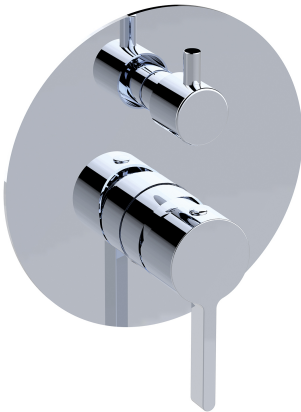

# clever

BATHROOM & KITCHEN TAPS

**REF:** 62324

**DESCRIPTION:** Concealed single-lever shower mixer 1/2".

**SERIES:** NEXUS

**RANGE:** STYLES

**EAN:** 8425144276036

**PRODUCT IMAGE:**

**TECHNICAL DRAWING:**

**FINISH:**

Chrome

**MATERIAL:**

**WARRANTY:**

**CERTIFICATIONS:**

**SPARE PARTS:**

**62343**  
Handle

**62360**  
Several spare parts

**62393**  
Diverter cartridge

**96205**  
Ceramic cartridge  
35

**TECHNOLOGIES:**

Lead Free