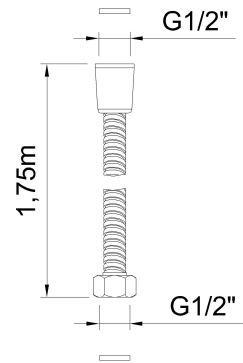

clever

BATHROOM & KITCHEN TAPS

REF: 60795

DESCRIPTION: Hose. 1,75m

SERIES: HIDROCLEVER

RANGE: HIDROCLEVER

EAN: 8425144205142

REGULATION: UNE-EN 1113

PRODUCT IMAGE:

TECHNICAL DRAWING:

FINISH:

Matt black

MATERIAL:

WARRANTY: