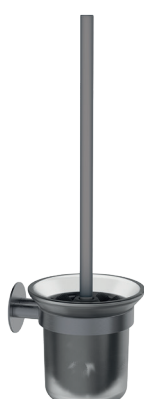

## Toallero de estante

Towel rack with shelf · Étagère porte-serviettes  
Porta-toalha com prateleira · Porta asciugamano con mensola

● Ref: 62831    ● Ref: 62840    ● Ref: 62849

● Ref: 62822

## Jabonera pared

Wall soap dish · Porte-savon mural · Saboneteira de parede · Porta sapone da parete

● Ref: 62823

● Ref: 62832

● Ref: 62841

● Ref: 62850

● Ref: 62824

● Ref: 62833

● Ref: 62842

● Ref: 62851

SILICON  
TECHNOLOGY

Escobillero pared  
Wall toilet brush holder  
Porte-balai wc mural  
Porta-piaçaba de parede  
Porta scopino da parete