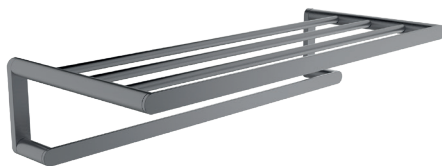

Toallero 30cm y 55cm

Towel ring · Porte-serviettes · Toalheiro · Porta asciugamano

● Ref: 62820 · 30cm
Ref: 62821 · 55cm

● Ref: 62829 · 30cm
Ref: 62830 · 55cm

● Ref: 62838 · 30cm
Ref: 62839 · 55cm

● Ref: 62847 · 30cm
Ref: 62848 · 55cm

Toallero de estante

Towel rack with shelf · Étagère porte-serviettes
Porta-toalha com prateleira · Porta asciugamano con mensola

● Ref: 62831   ● Ref: 62840   ● Ref: 62849