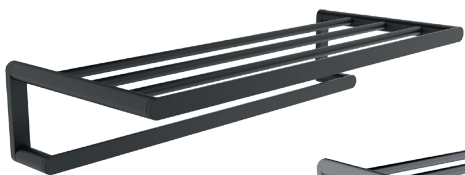

Toallero 30cm y 55cm

Towel ring · Porte-serviettes · Toalheiro · Porta asciugamano

● Ref: 62820 · 30cm
Ref: 62821 · 55cm

● Ref: 62829 · 30cm
Ref: 62830 · 55cm

● Ref: 62838 · 30cm
Ref: 62839 · 55cm

● Ref: 62847 · 30cm
Ref: 62848 · 55cm

Toallero de estante

Towel rack with shelf · Étagère porte-serviettes
Porta-toalha com prateleira · Porta asciugamano con mensola

● Ref: 62831   ● Ref: 62840   ● Ref: 62849