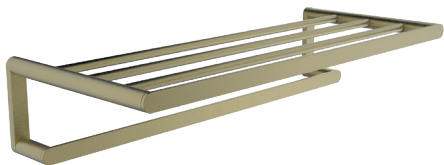

Toallero 30cm y 55cm

Towel ring · Porte-serviettes · Toalheiro · Porta asciugamano

● Ref: 62820 · 30cm
Ref: 62821 · 55cm

● Ref: 62829 · 30cm
Ref: 62830 · 55cm

● Ref: 62838 · 30cm
Ref: 62839 · 55cm

● Ref: 62847 · 30cm
Ref: 62848 · 55cm

Toallero de estante

Towel rack with shelf · Étagère porte-serviettes
Porta-toalha com prateleira · Porta asciugamano con mensola

● Ref: 62831   ● Ref: 62840   ● Ref: 62849