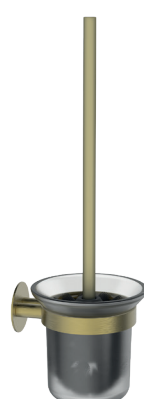

## Toallero de estante

Towel rack with shelf · Étagère porte-serviettes  
Porta-toalha com prateleira · Porta asciugamano con mensola

● Ref: 62831    ● Ref: 62840    ● Ref: 62849

● Ref: 62822

## Jabonera pared

Wall soap dish · Porte-savon mural · Saboneteira de parede · Porta sapone da parete

● Ref: 62823

● Ref: 62832

● Ref: 62841

● Ref: 62850

● Ref: 62824

● Ref: 62833

● Ref: 62842

● Ref: 62851

SILICON  
TECHNOLOGY

Escobillero pared  
Wall toilet brush holder  
Porte-balai wc mural  
Porta-piaçaba de parede  
Porta scopino da parete