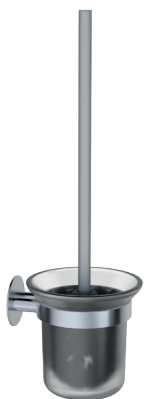

## Toallero de estante

Towel rack with shelf · Étagère porte-serviettes  
Porta-toalha com prateleira · Porta asciugamano con mensola

● Ref: 62831    ● Ref: 62840    ● Ref: 62849

● Ref: 62822

## Jabonera pared

Wall soap dish · Porte-savon mural · Saboneteira de parede · Porta sapone da parete

● Ref: 62823

● Ref: 62832

● Ref: 62841

● Ref: 62850

● Ref: 62824

● Ref: 62833

● Ref: 62842

● Ref: 62851

SILICON  
TECHNOLOGY

Escobillero pared  
Wall toilet brush holder  
Porte-balai wc mural  
Porta-piaçaba de parede  
Porta scopino da parete