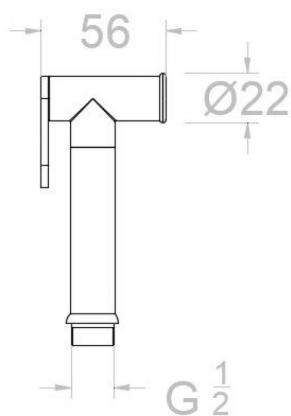

Tests

- Corrosion test according to european standard EN 248.