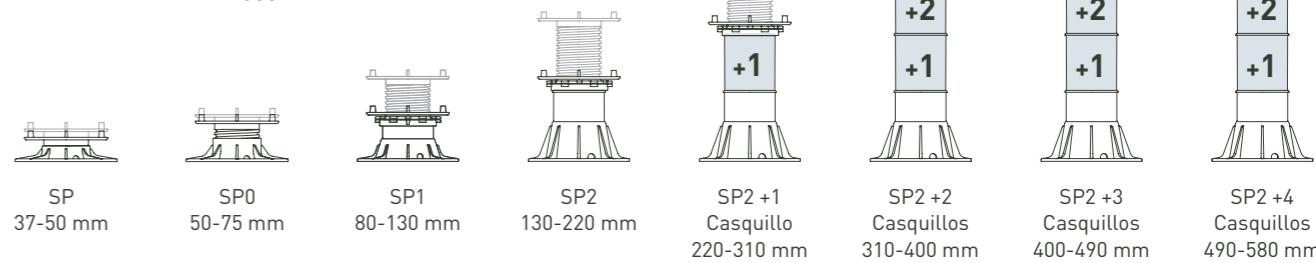

SP 37-50 mm   SP0 50-75 mm   SP1 80-130 mm   SP2 130-220 mm   SP2 +1 Casquillo 220-310 mm   SP2 +2 Casquillos 310-400 mm   SP2 +3 Casquillos 400-490 mm   SP2 +4 Casquillos 490-580 mm

REF.	DESCRIPCIÓN	📦	PACKING				Tarifa
			📦	📦	Kg	📦	
03040121Z	ALMOHADILLA SOPORTE PAVIMENTO 2.5MM	2,5	96	59x39x41	12,52	8436585250042	TR03
03040011B	SP0 JUNTA 4MM 50-75mm PENDIENTE 0% S/CONTRATUERCA	50 - 75	72	59x39x41	11,38	8436585250103	TR11
03040012A	SP1 JUNTA 4MM 80-130mm PENDIENTE 0% C/CONTRATUERCA	80 - 130	48	59x39x41	11,30	8436585250158	TR17
03040120Z	REGULADOR INCLINACION APILABLE BASE PLOT 2,5%	2,5	40	59x39x41	12,56	8436585250219	TR05
03040010B	SP JUNTA 4MM 37-50mm PENDIENTE 0% S/CONTRATUERCA	37 - 50	60	46x40x31	5,30	8436585251841	TR11
03040013A	SP2 JUNTA 4MM 130-220mm PENDIENTE 0% C/CONTRATUERCA	130 - 220	420	59x39x41	26,50	8436585251537	TR19
03040001A	APOYO FIJO PARA PAVIMENTO ELEVADO 15MM	15	300	59x39x41	25,70	8436585250028	TR04
03040000A	APOYO FIJO PARA PAVIMENTO ELEVADO 10MM	10	444	59x39x41	25,20	8436585250011	TR04
03040002A	APOYO REGULABLE	12 - 20	186	59x39x41	18,20	8436585252725	TR08
03040013E	SP2 JUNTA 4MM 130-220mm PENDIENTE 2% C/CONTRATUERCA	130 - 220	40	59x39x41	14,50	8436585250257	TR19
03040012E	SP1 JUNTA 4MM 80-130mm PENDIENTE 2% C/CONTRATUERCA	80 - 130	48	59x39x41	13,26	8436585250196	TR17
040112C	Casquillo	90	1	46x40x31	5,30	8436585251841	TR113