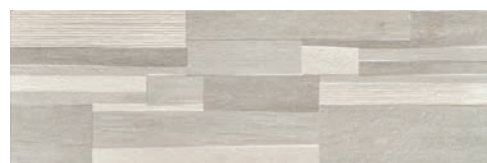

Canterbury

Pasta blanca / White body tiles

30 x 90 cm. — 11,81" x 35,43"
60 x 60 cm. — 23,62" x 23,62"

Canterbury Ice
30 x 90 cm. WB3090L

Way Canterbury Silver
30 x 90 cm. WB3090R

Volea Canterbury Silver
30 x 90 cm. WB3090R