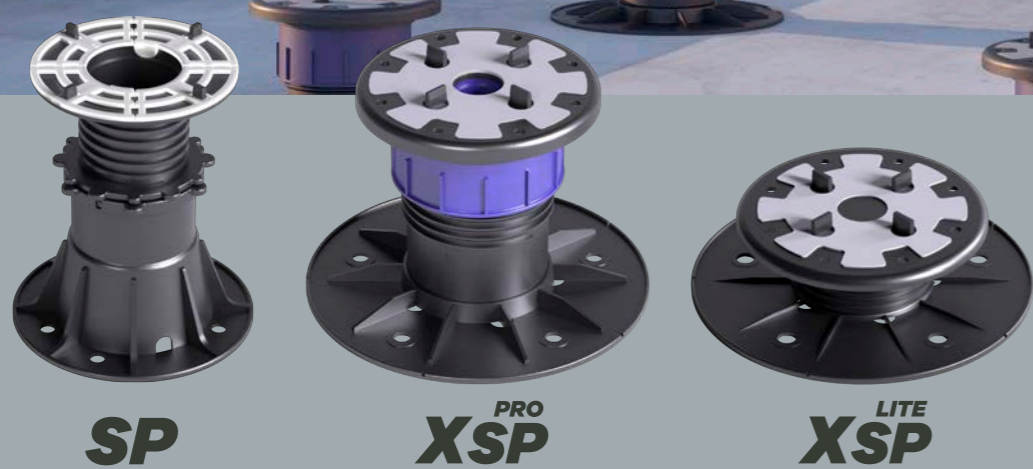

SOPORTES Pavimento Elevado

Los soportes Peygran para exterior son una solución para proyectos en los que debemos utilizar un pavimento flotante, técnico, sobreelevado o registrable.

Son la mejor alternativa a los métodos tradicionales de construcción en este tipo de proyectos, para aligerar peso y evitar barreras arquitectónicas. Permiten acabados de gran calidad, ahorrando trabajo y facilitando el mantenimiento posterior de las instalaciones.

Peygran outdoor plots are the ideal solution for projects in which wood, technical, raised or wpc floating platforms are installed.

They are an excellent alternative to other traditional methods, to lighten weight and avoid architectural barriers. They allow high quality finishes, they save work and ease the maintenance of the facilities.

1 Perfecta evacuación de agua
Perfect water draining

2 Completa planeidad del pavimento
Complete pavement flatness

3 Óptimo aislamiento térmico
Optimal thermic isolation

4 Cubiertas ligeras, montaje en seco
Light coverage. Dry mounting

Para realizar instalación consulta información técnica y detallada del producto. tecnico@peygran.com
For installation please refer to technical and detailed product information contact. tecnico@peygran.com

www.peygran.com

Los productos aquí reflejados son una mercadería que puede estar sujeta a incrementos de precios por parte del proveedor en cualquier momento. En caso de modificación de precios, se aplicarán los que estén vigentes en el momento que el pedido sea aceptado por Peygran. Los precios reflejados son precios netos, no están incluidos ni el impuesto del valor añadido, IVA, ni tasas, ni otros impuestos de cualquier clase que pudieran ser aplicados a la venta.

The products reflected here are merchandise that may be subject to price increases by the supplier at any time. In case of price changes, those in force at the time the order is accepted by Peygran will apply. The prices shown are net prices, they do not include value added tax, VAT, fees, or other taxes of any kind that could be applied to the sale.

XSP es la evolución del Plot, su principal ventaja es su base autonivelante, dispone de Llave de nivelación, que permite reajustar la altura una vez cerrada la instalación y bloquear la altura de los Plots de forma definitiva.

XSP is the evolution of the Plot, its main advantage is its self-leveling base, it has a leveling key, which allows you to reset the height once the installation is closed and block the height of the Plots permanently.