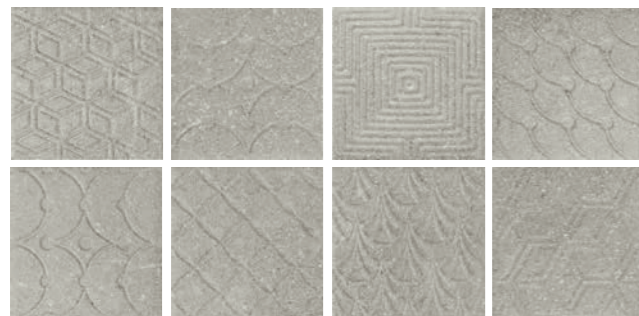

# Karelian

Pasta blanca / White body tiles

Shinn Karelian Sand  
15 x 15 cm.

WB1515L

Shinn Karelian Pearl  
15 x 15 cm.

WB1515L

Shinn Karelian Grey  
15 x 15 cm.

WB1515L