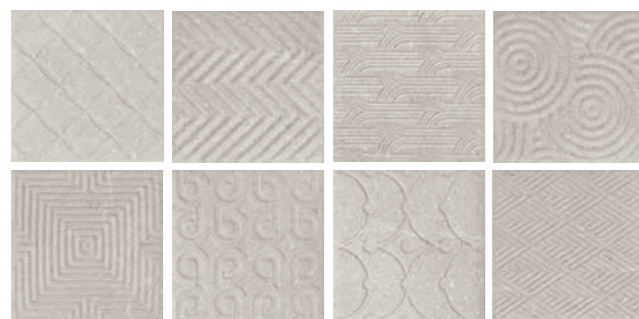

Shinn Karelian Pearl
15 x 15 cm.

WB1515L