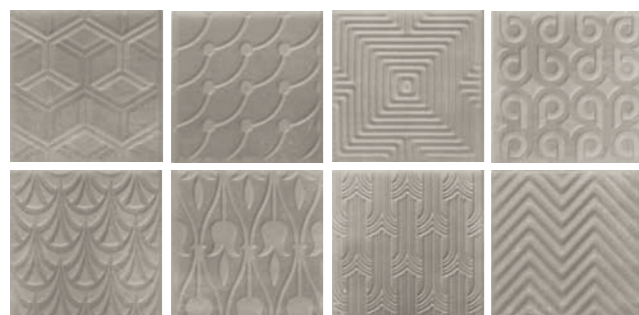

Shinn Abstract Greige
15 x 15 cm.

WB1515L