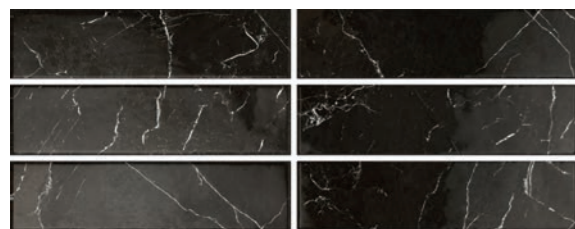

Ciro

Pasta blanca / White body tiles

Ciro
7,5 x 30 cm.

WB730RB