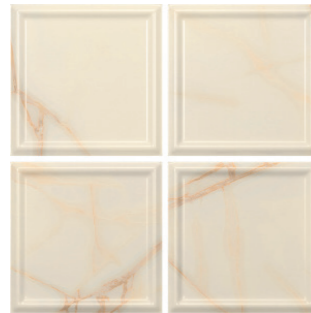

## Newbury

Pasta blanca / White body tiles

Newbury  
15 x 30 cm. WB1530LB

Heritage Newbury  
15 x 15 cm. WB153DLB

Newbury White  
15 x 30 cm. WB1530LB

Heritage Newbury White  
15 x 15 cm. WB153DLB

Newbury, Newbury White, Heritage Newbury y Heritage Newbury White:  
Variación gráfica / Different pattern: 23