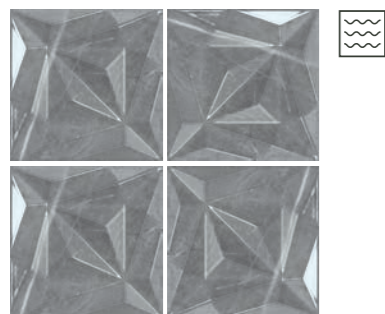

## Tessino

Pasta blanca / White body tiles

Tavi Tessino Ivory  
15 x 15 cm. WB153DLB

Tavi Tessino Bronze  
15 x 15 cm. WB153DLB

Tavi Tessino Smoke  
15 x 15 cm. WB153DLB

Tavi Tessino Grey  
15 x 15 cm. WB153DLB