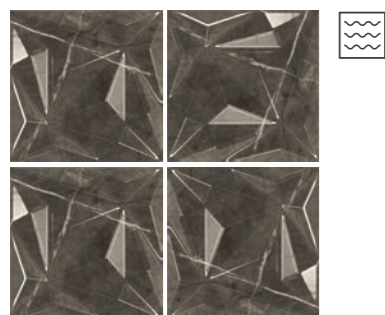

Tavi Tessino Bronze
15 x 15 cm. WB153DLB