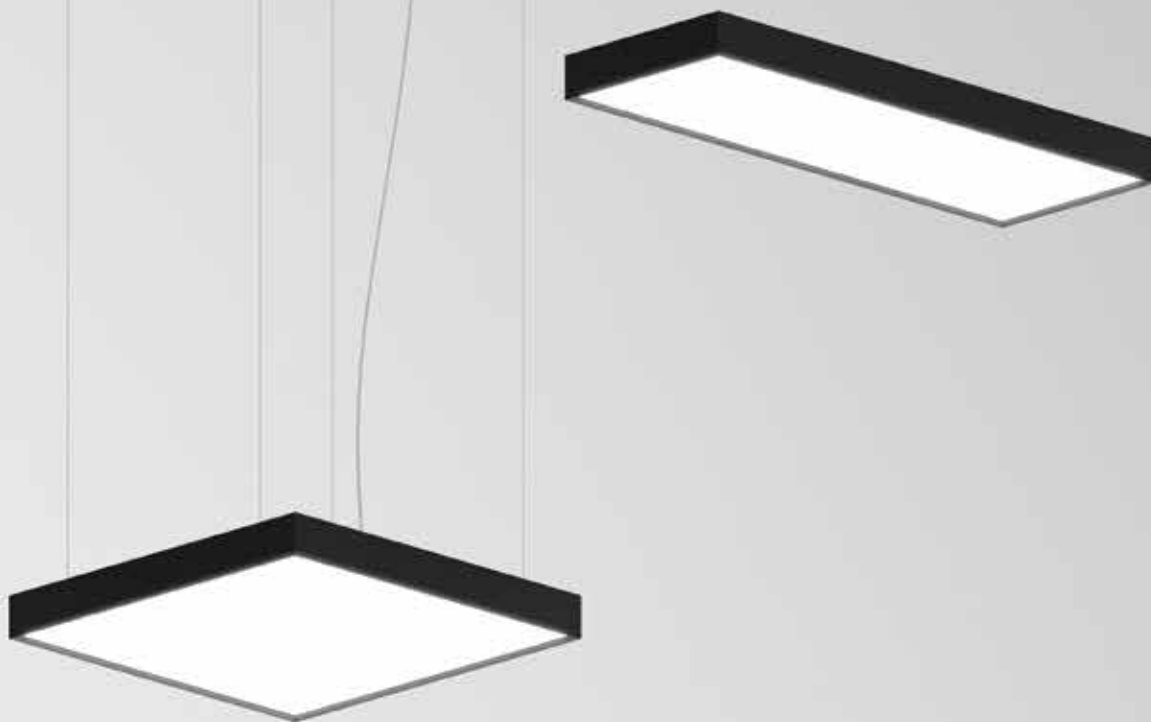

ROFY 60 Sq

Product characteristics

Body

Aluminium

Finish

Powder coated

Optical system

gCONTROL+ - Microprismatic diffuser
LIGHT+ - Opal diffuser