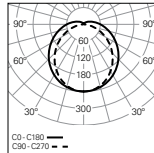

TOP - Opal diffuser

W	lm output	lm/W	Lmm	CODE*
12	1691	141	620	90551L060▼▲◆0◆00
17	2536	149	900	90551L090▼▲◆0◆00
21	3382	161	1180	90551L120▼▲◆0◆00
26	4227	163	1460	90551L150▼▲◆0◆00

TTP 70 Colour

- To complete the product add the fixing system. Please order separately.
- For suspended application add the suspension and ceiling rose. Please order separately.

*Replace the symbols to complete the code

Control gear	
HF	E
DALI¹	H

Colour²	
Transparent	0
Black	B
Purple	X
Red	K
Orange	Y
Yellow	T
Green	V
Blue	U

Emergency	
No EM	0
EM 3h (K3)³	3

Colour temp.	
3000K	3
4000K	0

02. Select options

OPTIONS Code

Fixing system			
Stainless steel clamp A1 D70 (x2)		36 185 20	915403

Suspension		
S4 L3000 mm (x2)		910204
S4 L6000 mm (x2)		910208

Transparent current supply cable		
L3000 mm - 3 x 0,75 mm²		940401
L3000 mm - 5 x 0,75 mm²		940501
L6000 mm - 3 x 0,75 mm²		940402
L6000 mm - 5 x 0,75 mm²		940507

Round ceiling rose			
Surface T24 D95		45 | Ø95	978600▲
Recessed T5 D90		Ø70 33 | Ø90	971300▲

IP44

- Under request.

¹ In the DALI versions, the luminaire is equipped with a metal cable gland and transparent 5 x 0,75 mm² cable.

² End cap colour.

³ 3h emergency unit with self-test. Only available in HF versions.