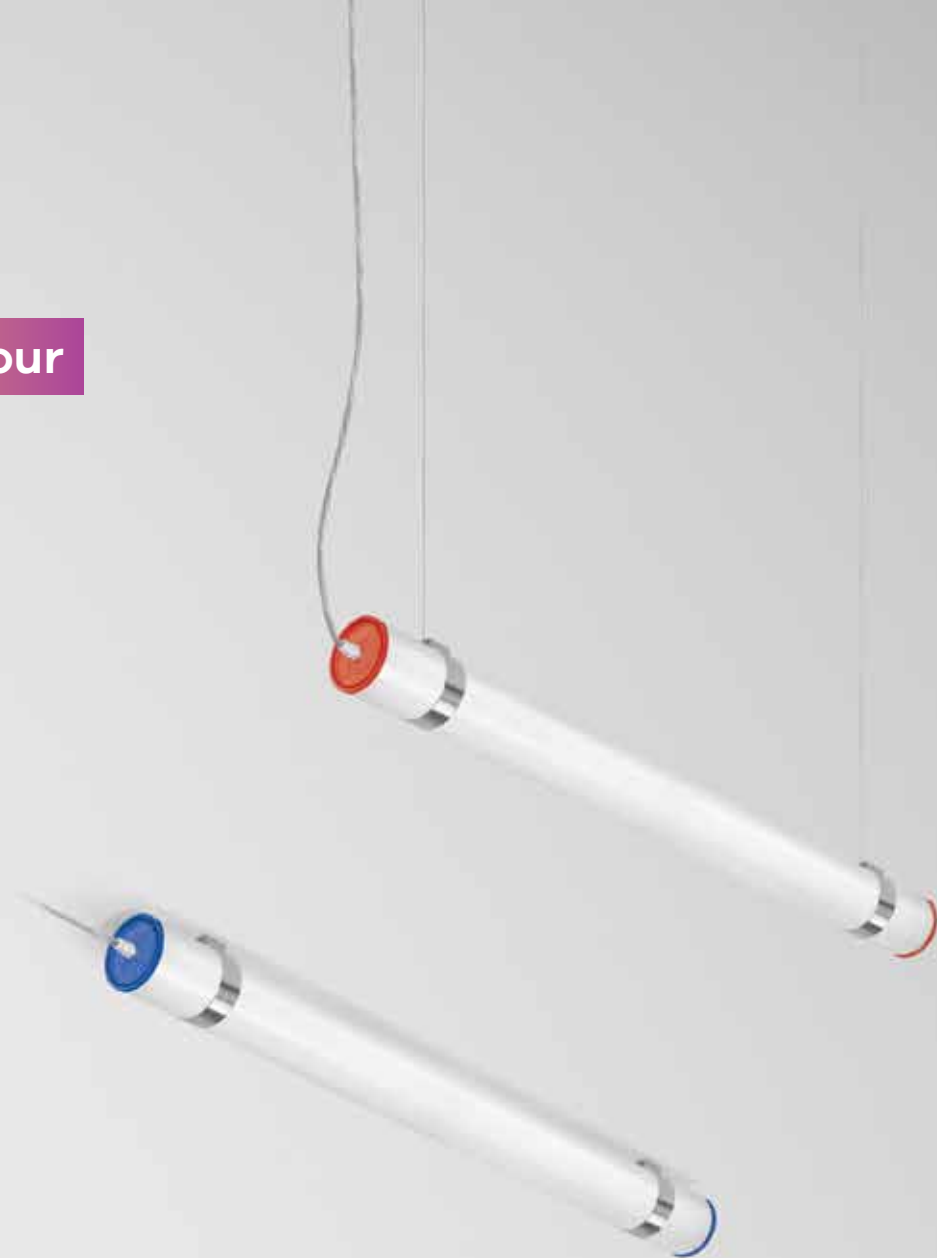

## TTP 70 Colour

### Product characteristics

**Body**  
Polycarbonate tube and injected polycarbonate end caps

**Finish**  
White matte powder coated gear tray

**Fixing system**  
Clamps not included

**Optical system**  
TOP - Opal diffuser