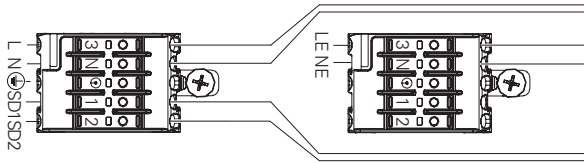

2.3 - SWD + CD + K3