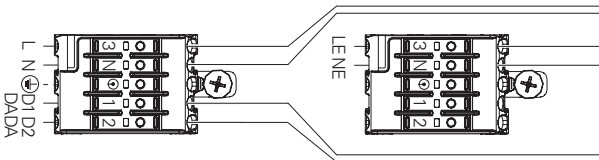

2.2 - DALI + K3

BLUE - N (NEUTRAL)
GREEN AND YELLOW - (EARTH)
BROWN - L (LIVE)
GREY - LE (EMERGENCY LIVE)
BLACK - NE (EMERGENCY NEUTRAL)
PURPLE - D1
ORANGE - D2

BLEU - N (NEUTRE)
VERT ET JAUNE - (TERRE)
MARRON - L (PHASE)
GRIS - LE (UNI. SECOURS PHASE)
NOIR - NE (UNI. SECOURS NEUTRE)
VIOLET - D1
ORANGE - D2

BLAU - N (NEUTRAL)
GRÜN UND GELB - (ERDE)
BRAUN - L (PHASE)
GRAU - LE (NOTLICHT PHASE)
SCHWARZ - NE (NOTLICHT NEUTRAL)
LILA - D1
ORANGE - D2

AZUL - N (NEUTRO)
VERDE E AMARELO - (TERRA)
CASTANHO - L (FASE)
CINZA - LE (EMERGÊNCIA FASE)
PRETO - NE (EMERGÊNCIA NEUTRO)
VIOLETA - D1
LARANJA - D2

AZUL - N (NEUTRAL)
VERDE Y AMARILLO - (TIERRA)
MARRÓN - L (FASE)
GRIS - LE (EMERGENCIA FASE)
NEGRO - NE (EMERGENCIA NEUTRAL)
PÚRPURA - D1
NARANJA - D2