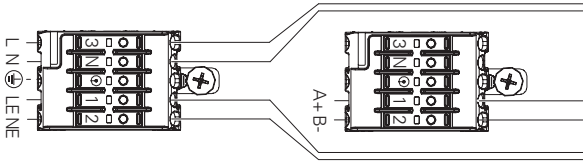

2 - SRT (START) / MID

2.1 - SRT (START) / MID

2.2 - HF + K3 + TEL

BLUE - N (NEUTRAL)
 GREEN AND YELLOW - (EARTH)
 BROWN - L (LIVE)
 GREY - LE (EMERGENCY LIVE)
 BLACK - NE (EMERGENCY NEUTRAL)
 RED STRIPED WIRE - A+
 BLACK STRIPED WIRE - B-