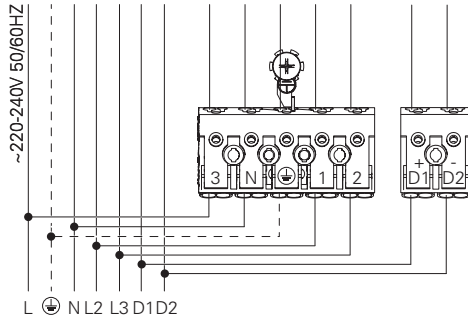

3.3 - RF + 3F

BLUE - N (NEUTRAL)
GREEN AND YELLOW - ⊕ (EARTH)
BROWN - L (LIVE)
PURPLE - D1
ORANGE - D2
GREY - L2
BLACK - L3
BLEU - N (NEUTRE)
VERT ET JAUNE - ⊕ (TERRE)
MARRON - L (PHASE)
VIOLET - D1
ORANGE - D2
GRIS - L2
NOIR - L3

BLAU - N (NEUTRAL)
GRÜN UND GELB - ⊕ (ERDE)
BRAUN - L (PHASE)
LILA - D1
ORANGE - D2
GRAU - L2
SCHWARZ - L3
AZUL - N (NEUTRO)
VERDE E AMARELO - ⊕ (TERRA)
CASTANHO - L (FASE)
VIOLETA - D1
LARANJA - D2
CINZA - L2
PRETO - L3
AZUL - N (NEUTRAL)
VERDE Y AMARILLO - ⊕ (TIERRA)
MARRÓN - L (FASE)
PÚRPURA - D1
NARANJA - D2
GRIS - L2
NEGRO - L3