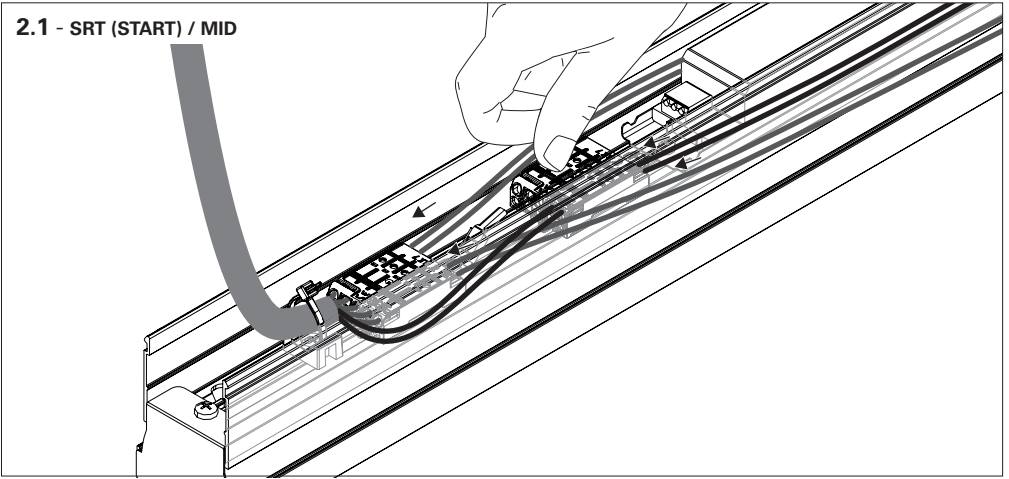

2 - SRT (START) / MID

2.1 - SRT (START) / MID

2.2 - HF + K3 + TEL

BLUE - N (NEUTRAL)
 GREEN AND YELLOW - (EARTH)
 BROWN - L (LIVE)
 GREY - LE (EMERGENCY LIVE)
 BLACK - NE (EMERGENCY NEUTRAL)
 RED STRIPED WIRE - A+
 BLACK STRIPED WIRE - B-