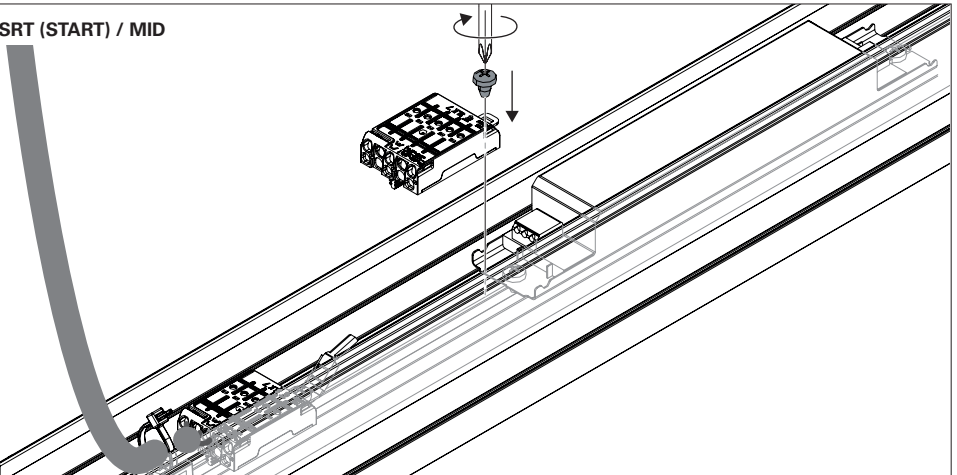

2 - SRT (START) / MID

2.1 - SRT (START) / MID

2.2 - HF + K3 + TEL

BLUE - N (NEUTRAL)
 GREEN AND YELLOW - (EARTH)
 BROWN - L (LIVE)
 GREY - LE (EMERGENCY LIVE)
 BLACK - NE (EMERGENCY NEUTRAL)
 RED STRIPED WIRE - A+
 BLACK STRIPED WIRE - B-