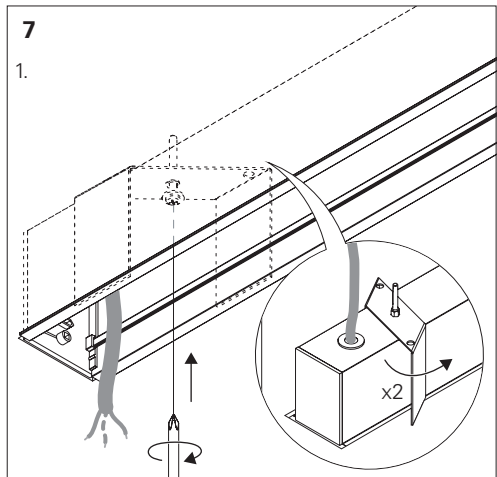

VERTICAL CORNER (VRT) (SIDE AND FRONT VIEW)

REBA 50 / E EXT Line			
VRT Corner	L	W	E
606x606x62	536	56	42

REBA 65 / E EXT Line			
VRT Corner	L	W	E
606x606x77	526	71	42

HORIZONTAL CORNER (HRZ) (TOP VIEW)

REBA 50 / E EXT Line			
HRZ Corner	L	W	E
607x607x62	604	56	42

REBA 65 / E EXT Line			
HRZ Corner	L	W	E
614x614x77	611	71	42

1

2

3

1.

2.

3.

12