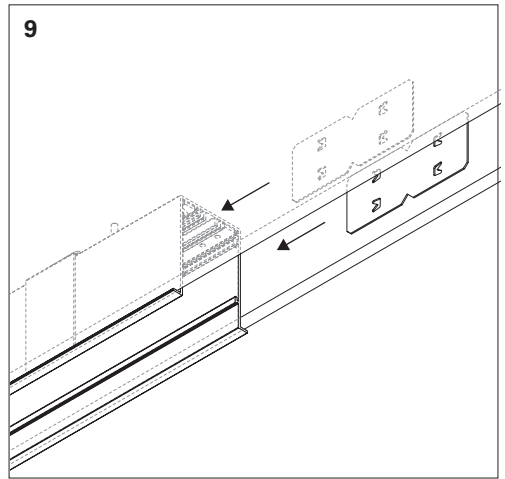

VERTICAL CORNER (VRT) (SIDE AND FRONT VIEW)

REBA 50 / E EXT Line			
VRT Corner	L	W	E
606x606x62	536	56	42

REBA 65 / E EXT Line			
VRT Corner	L	W	E
606x606x77	526	71	42

HORIZONTAL CORNER (HRZ) (TOP VIEW)

REBA 50 / E EXT Line			
HRZ Corner	L	W	E
607x607x62	604	56	42

REBA 65 / E EXT Line			
HRZ Corner	L	W	E
614x614x77	611	71	42

1

2

3

1.

2.

3.

12