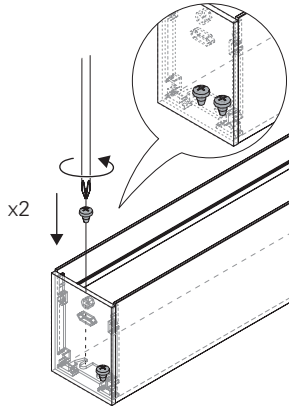

VERTICAL CORNER (VRT) (SIDE AND FRONT VIEW)

REBA 50 / E EXT Line			
VRT Corner	L	W	E
606x606x62	536	56	42

REBA 65 / E EXT Line			
VRT Corner	L	W	E
606x606x77	526	71	42

HORIZONTAL CORNER (HRZ) (TOP VIEW)

REBA 50 / E EXT Line			
HRZ Corner	L	W	E
607x607x62	604	56	42

REBA 65 / E EXT Line			
HRZ Corner	L	W	E
614x614x77	611	71	42

1

2

3

1.

2.

3.

12