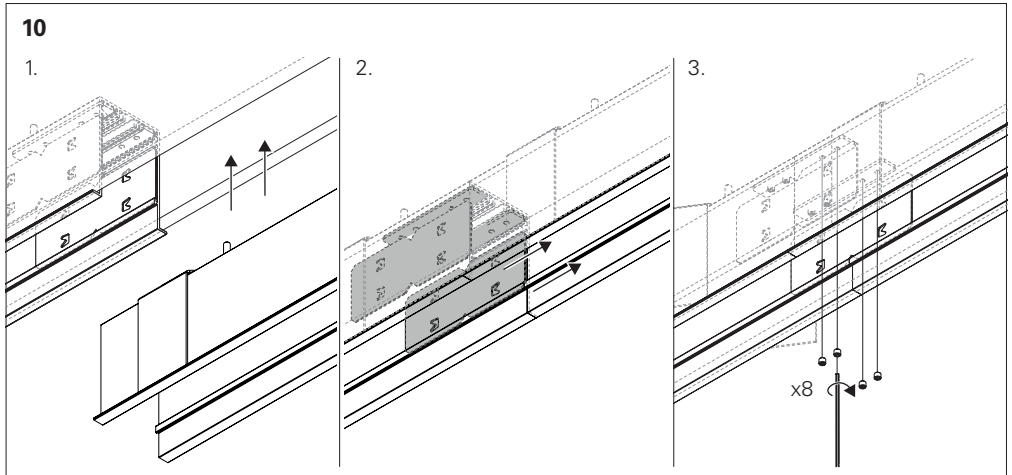

VERTICAL CORNER (VRT) (SIDE AND FRONT VIEW)

REBA 50 / E EXT Line			
VRT Corner	L	W	E
606x606x62	536	56	42

REBA 65 / E EXT Line			
VRT Corner	L	W	E
606x606x77	526	71	42

HORIZONTAL CORNER (HRZ) (TOP VIEW)

REBA 50 / E EXT Line			
HRZ Corner	L	W	E
607x607x62	604	56	42

REBA 65 / E EXT Line			
HRZ Corner	L	W	E
614x614x77	611	71	42

1

2

3

1.

2.

3.

12