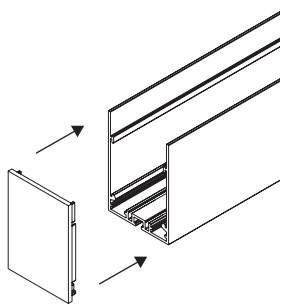

VERTICAL CORNER (VRT) (SIDE AND FRONT VIEW)

REBA 50 / E EXT Line			
VRT Corner	L	W	E
606x606x62	536	56	42

REBA 65 / E EXT Line			
VRT Corner	L	W	E
606x606x77	526	71	42

HORIZONTAL CORNER (HRZ) (TOP VIEW)

REBA 50 / E EXT Line			
HRZ Corner	L	W	E
607x607x62	604	56	42

REBA 65 / E EXT Line			
HRZ Corner	L	W	E
614x614x77	611	71	42

1

2

3

1.

2.

3.

12