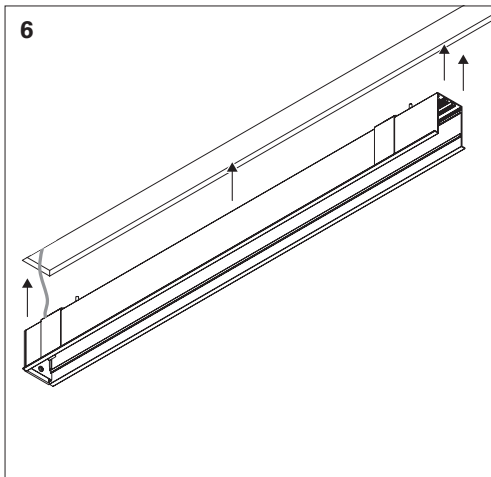

VERTICAL CORNER (VRT) (SIDE AND FRONT VIEW)

REBA 50 / E EXT Line			
VRT Corner	L	W	E
606x606x62	536	56	42

REBA 65 / E EXT Line			
VRT Corner	L	W	E
606x606x77	526	71	42

HORIZONTAL CORNER (HRZ) (TOP VIEW)

REBA 50 / E EXT Line			
HRZ Corner	L	W	E
607x607x62	604	56	42

REBA 65 / E EXT Line			
HRZ Corner	L	W	E
614x614x77	611	71	42

1

2

3

1.

2.

3.

12