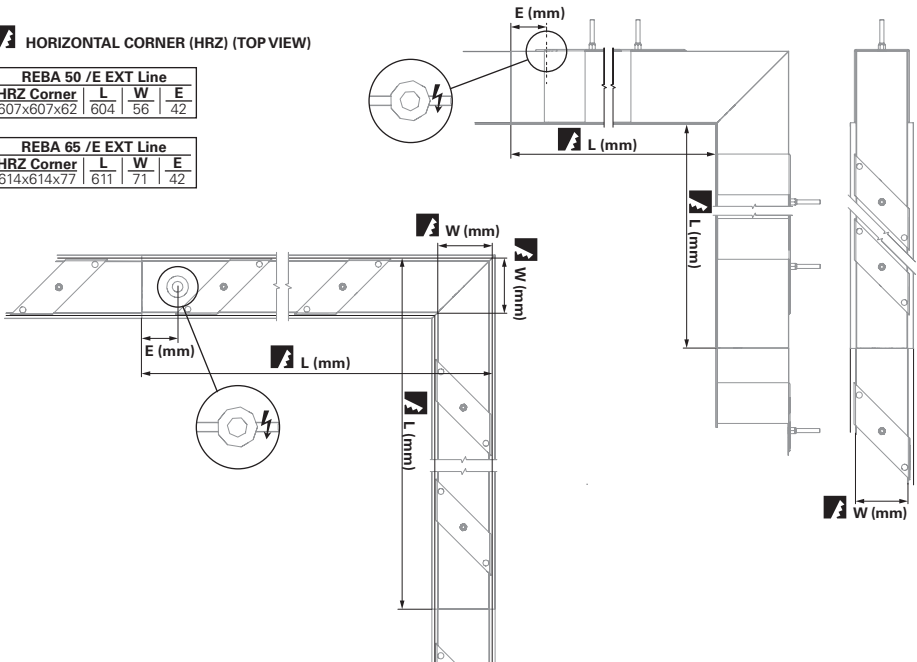

VERTICAL CORNER (VRT) (SIDE AND FRONT VIEW)

REBA 50 / E EXT Line			
VRT Corner	L	W	E
606x606x62	536	56	42

REBA 65 / E EXT Line			
VRT Corner	L	W	E
606x606x77	526	71	42

HORIZONTAL CORNER (HRZ) (TOP VIEW)

REBA 50 / E EXT Line			
HRZ Corner	L	W	E
607x607x62	604	56	42

REBA 65 / E EXT Line			
HRZ Corner	L	W	E
614x614x77	611	71	42

1

2

3

1.

2.

3.

12