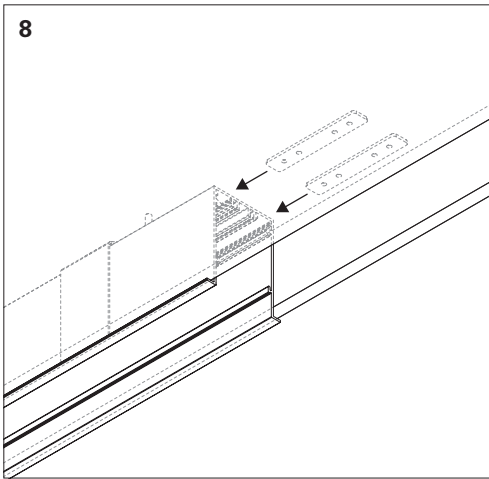

VERTICAL CORNER (VRT) (SIDE AND FRONT VIEW)

REBA 50 / E EXT Line			
VRT Corner	L	W	E
606x606x62	536	56	42

REBA 65 / E EXT Line			
VRT Corner	L	W	E
606x606x77	526	71	42

HORIZONTAL CORNER (HRZ) (TOP VIEW)

REBA 50 / E EXT Line			
HRZ Corner	L	W	E
607x607x62	604	56	42

REBA 65 / E EXT Line			
HRZ Corner	L	W	E
614x614x77	611	71	42

1

2

3

1.

2.

3.

12