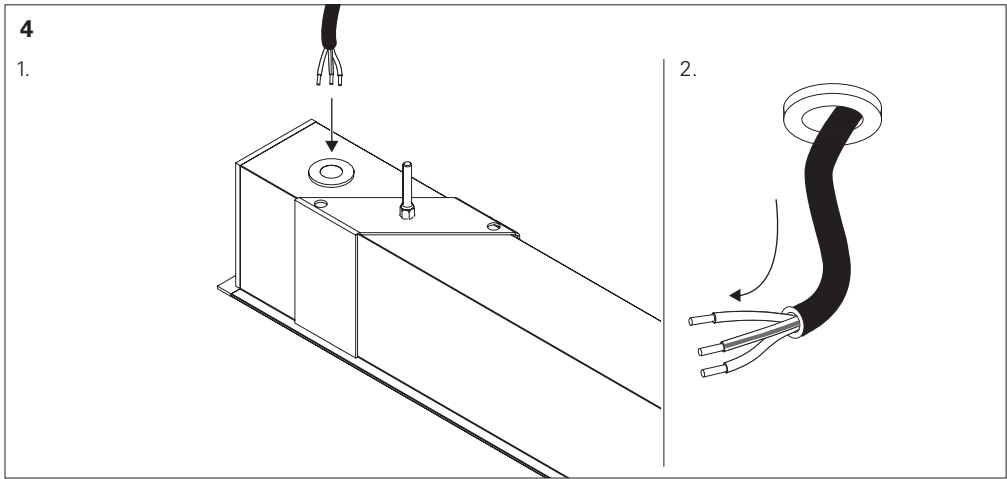

VERTICAL CORNER (VRT) (SIDE AND FRONT VIEW)

REBA 50 / E EXT Line			
VRT Corner	L	W	E
606x606x62	536	56	42

REBA 65 / E EXT Line			
VRT Corner	L	W	E
606x606x77	526	71	42

HORIZONTAL CORNER (HRZ) (TOP VIEW)

REBA 50 / E EXT Line			
HRZ Corner	L	W	E
607x607x62	604	56	42

REBA 65 / E EXT Line			
HRZ Corner	L	W	E
614x614x77	611	71	42

1

2

3

1.

2.

3.

12