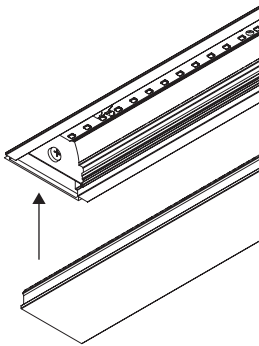

12

1.

FOR LED MODULE PLEASE READ:
POUR PROFILÉ INTÉRIEUR LED LIRE:
FÜR INNEN LED PROFIL BITTE LESEN SIE:
PARA MODULO INTERIOR LED LER:
PARA PERFIL INTERIOR LED LEER:

IIV662 or/ou/
oder/
IIV910 ou/o

13

1.

2.

3.

14

1.

2.