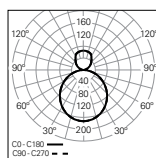

bFLEX - Opal diffuser (80%/20%)

W	lm output	lm/W	Lmm	CODE*
135	12376	92	1187	90707L027▼▲0◆00
171	16090	94	1465	90707L033▼▲0◆00

CONCEPT D 35 D/I

- To complete the product add current supply cable, suspension and ceiling rose. Please order separately.
- In order to guarantee a total uniformity of light on the ceiling, the installation must be done at a minimum distance of 500 mm.

*Replace the symbols to complete the code

Control gear	
HF	E
DALI	H

Colour ¹	
White	W
Gray	G
Black	B
Sahara	0
Mist	1
Carbon	I
Autumn	L
Rusty chain	R
Jungle	N
Golden eye	D
Old rose	5
Copper	7

Colour temp.	
3000K	3
4000K	0

¹ See page 84.