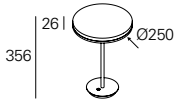

NOAH /D

Product characteristics

Body

Steel sheet base
Upper part in wood

Finish

Black powder coated
Upper part in shiny rosewood

Optical system

DAZ - Opal diffuser

Wiring

Black current supply cable with 1500 mm and electrical plug type F included

Light source

LED, RG1, CRI>90, MacAdam Step ≤ 3

LED lifetime

60.000h @ L80, B10, Ta 25°C

Control gear

24V transformer included

01. Select version

NOAH / D

***Replace the symbols to complete the code**

DAZ - Opal diffuser

W
5

lm output
307

lm/W
61

CODE*
90306L009HJ0♦00