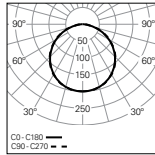

01. Select version

NOAH / D

***Replace the symbols to complete the code**

DAZ - Opal diffuser

W
5

lm output
307

lm/W
61

CODE*
90306L009HJ0♦00