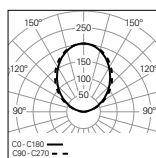

bLINE - Opal diffuser

W	lm output	lm/W	Lmm	CODE*
12	573	48	1014	90399L1010▲0◆00
18	892	50	1514	90399L1510▲0◆00
24	1210	50	2014	90399L2010▲0◆00

*Replace the symbols to complete the code

Colour ¹ ▲

□ White	W
■ Grey	G
■ Black	B
■ Sahara	0
■ Mist	1
■ Carbon	I
■ Autumn	L
■ Rusty chain	R
■ Jungle	N
■ Golden eye	D
■ Old rose	5
■ Copper	7

Colour temp. ◆

2700K	2
3000K	3
4000K	0
Tunable White ²	T
RGB White ³	R

OREO Linea Up

- Current supply cable/suspension with 1500 mm included.
- To complete the product add ceiling rose. Please order separately.
- For Tunable White and RGB White versions, the product must include a transparent current supply cable.

¹ See page 212.

² Tunable White (3000K - 5700K). Only available with ceiling rose TW + OmniaControl.

³ RGB White (2700K). Only available with ceiling rose RGB White + OmniaControl.