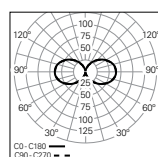

bLINE - Opal diffuser

W	lm output	lm/W	Dmm	CODE*
23	1310	57	Ø630	90401L6300▲0◆00
36	2038	57	Ø950	90401L9500▲0◆00
49	2766	56	Ø1270	90401L1270▲0◆00
60	3422	57	Ø1555	90401L1550▲0◆00
77	4368	57	Ø1970	90401L1970▲0◆00

*Replace the symbols to complete the code

Colour ¹	Symbol	Code
White	□	W
Grey	■	G
Black	■	B
Sahara	■	0
Mist	■	1
Carbon	■	I
Autumn	■	L
Rusty chain	■	R
Jungle	■	N
Golden eye	■	D
Old rose	■	5
Copper	■	7

OREO Out

- Current supply cable/suspension with 1500 mm included.
- To complete the product add ceiling rose. Please order separately.
- For RGB White versions, the product must include a transparent current supply cable.

Colour temp.	Symbol	Code
2700K	◆	2
3000K	◆	3
4000K	◆	0
Tunable White ²	◆	T
RGB White ³	◆	R

¹ See page 212.

² Tunable White (3000K - 5700K). Only available with ceiling rose TW + OmniaControl.

³ RGB White (2700K). Only available with ceiling rose RGB White + OmniaControl.