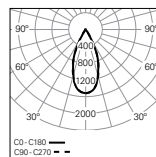

OUTER PROFILE

- To complete the product add the inner profile. Please order separately.
- To complete the line add the start kit, through-wiring and body connector kit. Please order separately.
- Dimensions do not include the start kit. Add 6 mm to the recessing length to complete the line.
- The maximum line length with 1 single feeding point is 30000 mm.

02. Select interior

INNER PROFILE

bOPTICS - Symmetric reflector 48°

| UGR | W | lm output | lm/W | Lmm | CODE* |
|-----|----|-----------|------|------|-----------------|
| ≤10 | 12 | 1488 | 124 | 637 | 90747L002▼▲0♦00 |
| ≤10 | 18 | 2233 | 124 | 955 | 90747L003▼▲0♦00 |
| ≤10 | 24 | 2977 | 124 | 1273 | 90747L004▼▲0♦00 |
| ≤10 | 30 | 3721 | 124 | 1591 | 90747L005▼▲0♦00 |
| ≤10 | 34 | 4465 | 131 | 1910 | 90858L006▼▲0♦00 |
| ≤10 | 39 | 5209 | 134 | 2228 | 90858L007▼▲0♦00 |
| ≤10 | 45 | 5953 | 132 | 2547 | 90858L008▼▲0♦00 |
| ≤10 | 50 | 6698 | 134 | 2865 | 90858L009▼▲0♦00 |