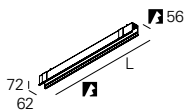

Middle (MID)

Lmm	Symbol	CODE*
637	▲	90746L0020▲0000
955	▲	90746L0030▲0000
1273	▲	90746L0040▲0000
1591	▲	90746L0050▲0000
1910	▲	90746L0060▲0000
2228	▲	90746L0070▲0000
2547	▲	90746L0080▲0000
2865	▲	90746L0090▲0000

OUTER PROFILE

- To complete the product add the inner profile. Please order separately.
- To complete the line add the start kit, through-wiring and body connector kit. Please order separately.
- Dimensions do not include the start kit. Add 6 mm to the recessing length to complete the line.
- The maximum line length with 1 single feeding point is 30000 mm.