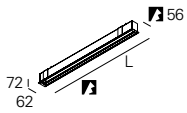

Spot: 86.000h @ L80, B10, Ta 25°C

Control gear

LED driver 220-240V-50/60Hz included

Ceiling thickness

For ceilings between 1-25 mm

01. Select Outer Profile

OUTER PROFILE

Lmm		CODE*
675	665	90745L0020▲0000
993	983	90745L0030▲0000
1311	1301	90745L0040▲0000
1629	1619	90745L0050▲0000
1948	1938	90745L0060▲0000
2266	2256	90745L0070▲0000
2585	2575	90745L0080▲0000
2903	2893	90745L0090▲0000